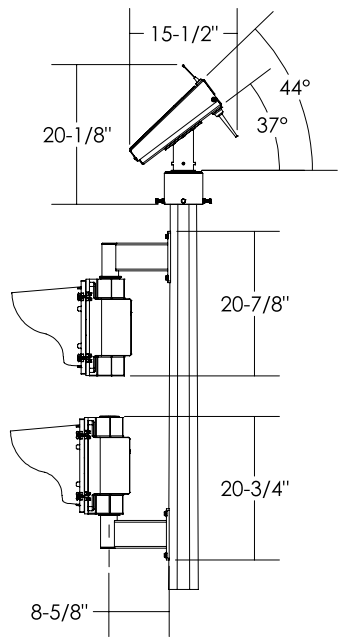

SIDE VIEW

FRONT VIEW

NOTE: $\phi 4.0$ MAST ARM SHOWN FOR REF. ONLY
* - DENOTES DIMS BASED ON MAST ARM DIA.

ISO VIEW

SIDE VIEW

FRONT VIEW

NOTE: $\varnothing 4.0$ MAST ARM SHOWN FOR REF. ONLY
 * - DENOTES DIMS BASED ON MAST ARM DIA.

ISO VIEW

SIDE VIEW

FRONT VIEW

ISO VIEW