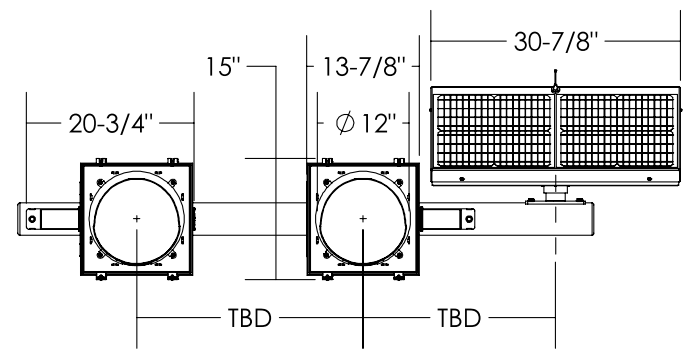

SIDE VIEW

FRONT VIEW

NOTE: $\phi 4.0$ MAST ARM SHOWN FOR REF. ONLY
* - DENOTES DIMS BASED ON MAST ARM DIA.

ISO VIEW

SIDE VIEW

FRONT VIEW

NOTE: $\varnothing 4.0$ MAST ARM SHOWN FOR REF. ONLY
 * - DENOTES DIMS BASED ON MAST ARM DIA.

ISO VIEW

SIDE VIEW

FRONT VIEW

ISO VIEW