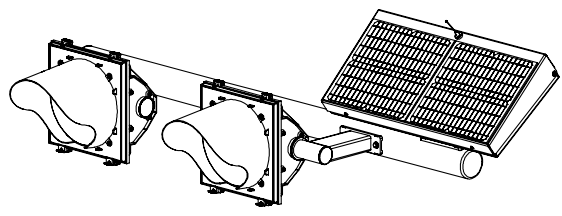

SIDE VIEW

FRONT VIEW

NOTE: $\phi 4.0$ MAST ARM SHOWN FOR REF. ONLY
* - DENOTES DIMS BASED ON MAST ARM DIA.

ISO VIEW

SIDE VIEW

FRONT VIEW

NOTE: $\varnothing 4.0$ MAST ARM SHOWN FOR REF. ONLY
 * - DENOTES DIMS BASED ON MAST ARM DIA.

ISO VIEW

SIDE VIEW

FRONT VIEW

ISO VIEW