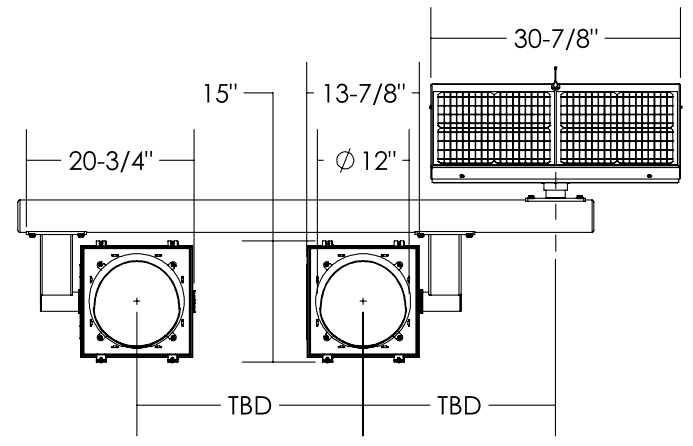

SIDE VIEW

FRONT VIEW

NOTE: $\phi 4.0$ MAST ARM SHOWN FOR REF. ONLY
* - DENOTES DIMS BASED ON MAST ARM DIA.

ISO VIEW

SIDE VIEW

FRONT VIEW

NOTE: $\varnothing 4.0$ MAST ARM SHOWN FOR REF. ONLY
 * - DENOTES DIMS BASED ON MAST ARM DIA.

ISO VIEW

SIDE VIEW

FRONT VIEW

ISO VIEW