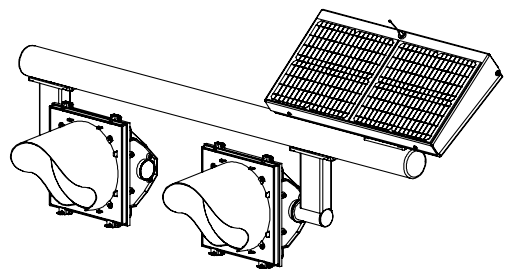

SIDE VIEW

FRONT VIEW

NOTE: $\phi 4.0$ MAST ARM SHOWN FOR REF. ONLY
* - DENOTES DIMS BASED ON MAST ARM DIA.

ISO VIEW

SIDE VIEW

FRONT VIEW

NOTE: $\varnothing 4.0$ MAST ARM SHOWN FOR REF. ONLY
 * - DENOTES DIMS BASED ON MAST ARM DIA.

ISO VIEW

SIDE VIEW

FRONT VIEW

ISO VIEW