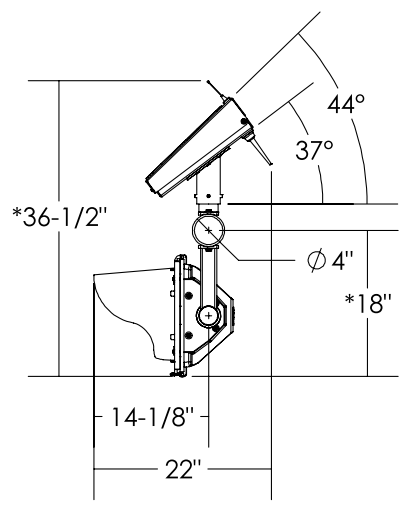

SIDE VIEW

FRONT VIEW

NOTE: $\phi 4.0$ MAST ARM SHOWN FOR REF. ONLY
* - DENOTES DIMS BASED ON MAST ARM DIA.

ISO VIEW

SIDE VIEW

FRONT VIEW

NOTE: $\varnothing 4.0$ MAST ARM SHOWN FOR REF. ONLY
 * - DENOTES DIMS BASED ON MAST ARM DIA.

ISO VIEW

SIDE VIEW

FRONT VIEW

ISO VIEW