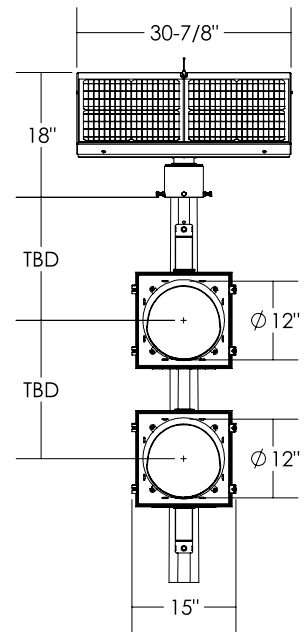

SIDE VIEW

FRONT VIEW

NOTE: $\phi 4.0$ MAST ARM SHOWN FOR REF. ONLY
* - DENOTES DIMS BASED ON MAST ARM DIA.

ISO VIEW

SIDE VIEW

FRONT VIEW

NOTE: $\varnothing 4.0$ MAST ARM SHOWN FOR REF. ONLY
 * - DENOTES DIMS BASED ON MAST ARM DIA.

ISO VIEW

SIDE VIEW

FRONT VIEW

ISO VIEW