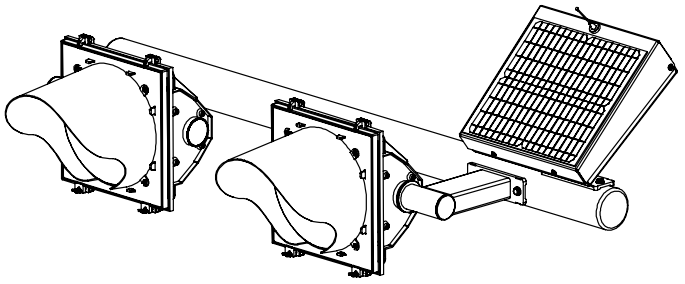

SIDE VIEW

FRONT VIEW

NOTE: ϕ 4.0 MAST ARM SHOWN FOR REF. ONLY
* - DENOTES DIMS BASED ON MAST ARM DIA.

ISO VIEW

SIDE VIEW

FRONT VIEW

NOTE: $\phi 4.0$ MAST ARM SHOWN FOR REF. ONLY
* - DENOTES DIMS BASED ON MAST ARM DIA.

ISO VIEW

SIDE VIEW

FRONT VIEW

ISO VIEW