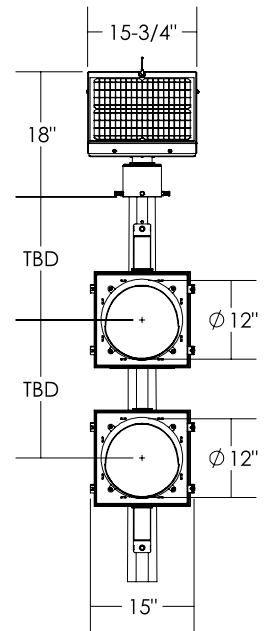

SIDE VIEW

FRONT VIEW

NOTE: ϕ 4.0 MAST ARM SHOWN FOR REF. ONLY
* - DENOTES DIMS BASED ON MAST ARM DIA.

ISO VIEW

SIDE VIEW

FRONT VIEW

NOTE: $\phi 4.0$ MAST ARM SHOWN FOR REF. ONLY
* - DENOTES DIMS BASED ON MAST ARM DIA.

ISO VIEW

SIDE VIEW

FRONT VIEW

ISO VIEW