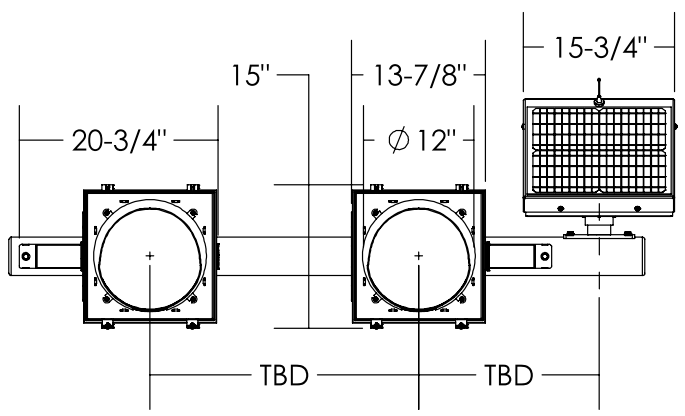

SIDE VIEW

FRONT VIEW

NOTE: ϕ 4.0 MAST ARM SHOWN FOR REF. ONLY
* - DENOTES DIMS BASED ON MAST ARM DIA.

ISO VIEW

SIDE VIEW

FRONT VIEW

NOTE: $\phi 4.0$ MAST ARM SHOWN FOR REF. ONLY
* - DENOTES DIMS BASED ON MAST ARM DIA.

ISO VIEW

SIDE VIEW

FRONT VIEW

ISO VIEW