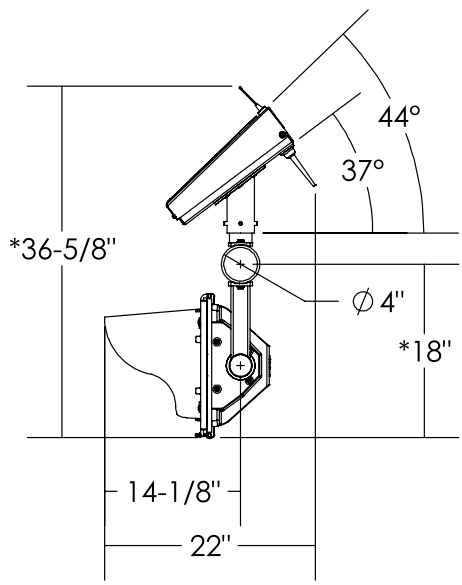

SIDE VIEW

FRONT VIEW

NOTE: ϕ 4.0 MAST ARM SHOWN FOR REF. ONLY
* - DENOTES DIMS BASED ON MAST ARM DIA.

ISO VIEW

SIDE VIEW

FRONT VIEW

NOTE: $\phi 4.0$ MAST ARM SHOWN FOR REF. ONLY
* - DENOTES DIMS BASED ON MAST ARM DIA.

ISO VIEW

SIDE VIEW

FRONT VIEW

ISO VIEW