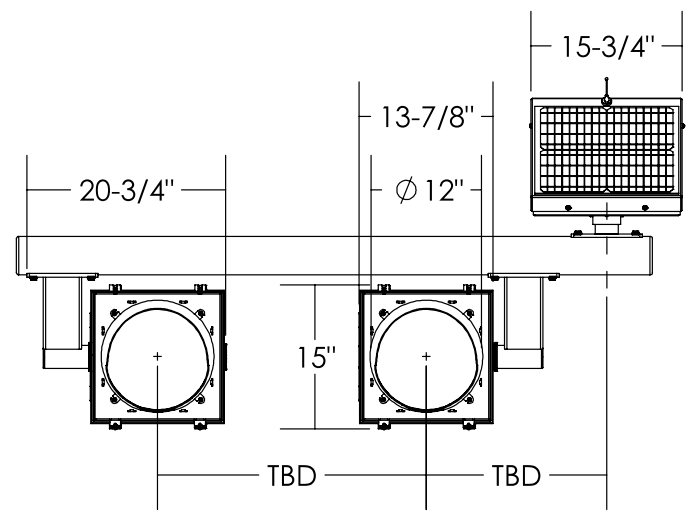

SIDE VIEW

FRONT VIEW

NOTE: ϕ 4.0 MAST ARM SHOWN FOR REF. ONLY
* - DENOTES DIMS BASED ON MAST ARM DIA.

ISO VIEW

SIDE VIEW

FRONT VIEW

NOTE: $\phi 4.0$ MAST ARM SHOWN FOR REF. ONLY
* - DENOTES DIMS BASED ON MAST ARM DIA.

ISO VIEW

SIDE VIEW

FRONT VIEW

ISO VIEW