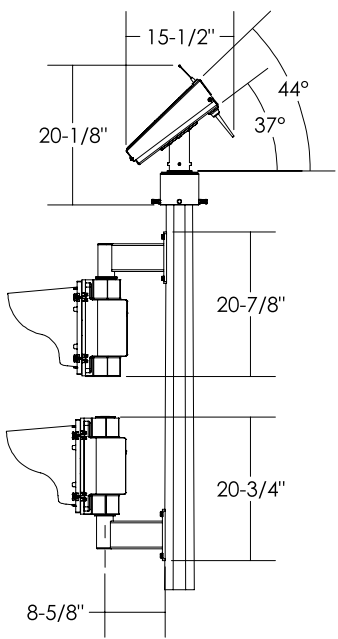

SIDE VIEW

FRONT VIEW

NOTE: ϕ 4.0 MAST ARM SHOWN FOR REF. ONLY
* - DENOTES DIMS BASED ON MAST ARM DIA.

ISO VIEW

SIDE VIEW

FRONT VIEW

NOTE: $\phi 4.0$ MAST ARM SHOWN FOR REF. ONLY
* - DENOTES DIMS BASED ON MAST ARM DIA.

ISO VIEW

SIDE VIEW

FRONT VIEW

ISO VIEW