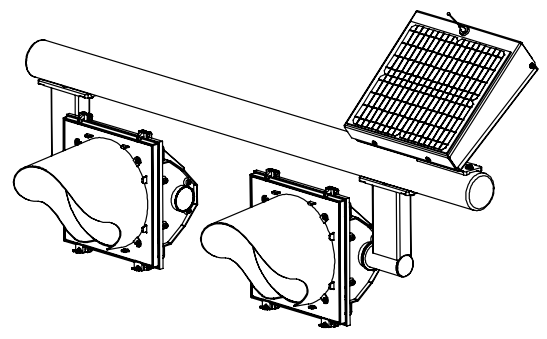

SIDE VIEW

FRONT VIEW

NOTE: ϕ 4.0 MAST ARM SHOWN FOR REF. ONLY
* - DENOTES DIMS BASED ON MAST ARM DIA.

ISO VIEW

SIDE VIEW

FRONT VIEW

NOTE: $\phi 4.0$ MAST ARM SHOWN FOR REF. ONLY
* - DENOTES DIMS BASED ON MAST ARM DIA.

ISO VIEW

SIDE VIEW

FRONT VIEW

ISO VIEW