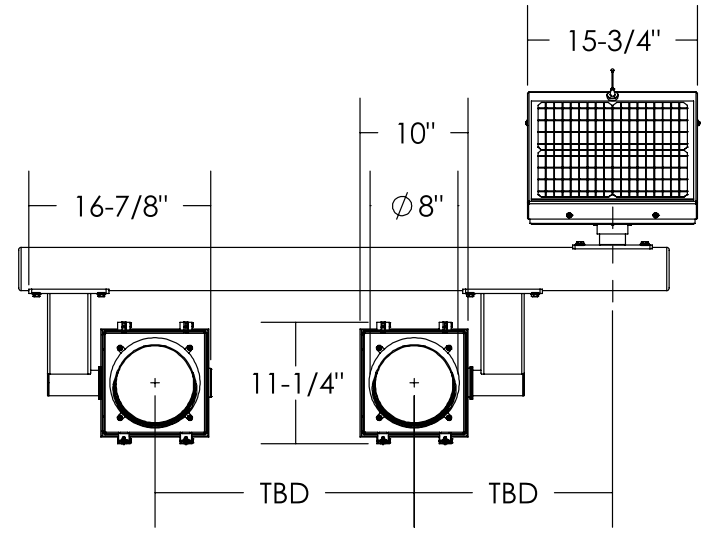

SIDE VIEW

FRONT VIEW

NOTE: \varnothing 4.0 MAST ARM SHOWN FOR REF. ONLY
 * - DENOTES DIMS BASED ON MAST ARM DIA.

ISO VIEW

SIDE VIEW

FRONT VIEW

NOTE: $\phi 4.0$ MAST ARM SHOWN FOR REF. ONLY
* - DENOTES DIMS BASED ON MAST ARM DIA.

ISO VIEW

SIDE VIEW

FRONT VIEW

ISO VIEW