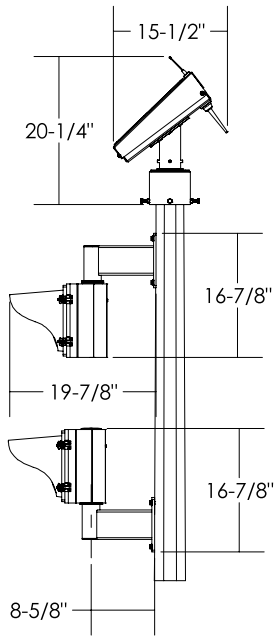

SIDE VIEW

FRONT VIEW

NOTE: \varnothing 4.0 MAST ARM SHOWN FOR REF. ONLY
 * - DENOTES DIMS BASED ON MAST ARM DIA.

ISO VIEW

SIDE VIEW

FRONT VIEW

NOTE: $\phi 4.0$ MAST ARM SHOWN FOR REF. ONLY
* - DENOTES DIMS BASED ON MAST ARM DIA.

ISO VIEW

SIDE VIEW

FRONT VIEW

ISO VIEW