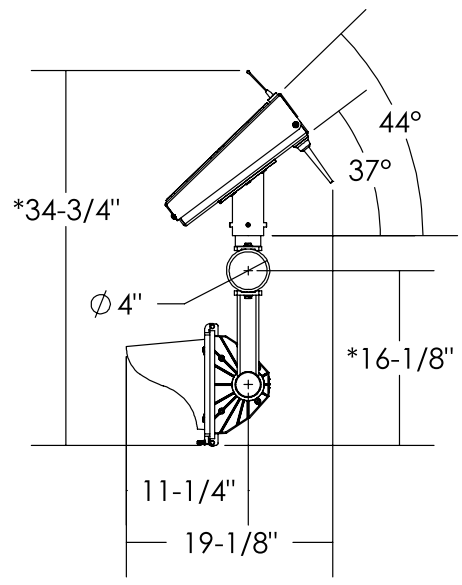

SIDE VIEW

FRONT VIEW

NOTE: \varnothing 4.0 MAST ARM SHOWN FOR REF. ONLY
 * - DENOTES DIMS BASED ON MAST ARM DIA.

ISO VIEW

SIDE VIEW

FRONT VIEW

NOTE: $\phi 4.0$ MAST ARM SHOWN FOR REF. ONLY
* - DENOTES DIMS BASED ON MAST ARM DIA.

ISO VIEW

SIDE VIEW

FRONT VIEW

ISO VIEW