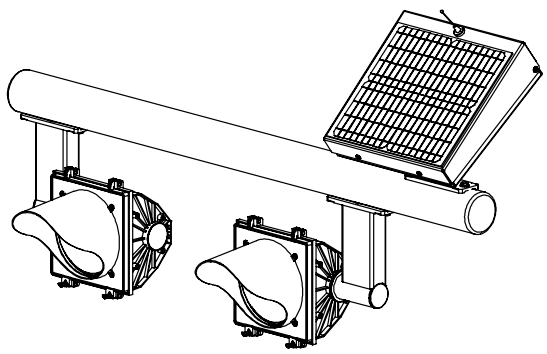

SIDE VIEW

FRONT VIEW

NOTE: \varnothing 4.0 MAST ARM SHOWN FOR REF. ONLY
 * - DENOTES DIMS BASED ON MAST ARM DIA.

ISO VIEW

SIDE VIEW

FRONT VIEW

NOTE: $\phi 4.0$ MAST ARM SHOWN FOR REF. ONLY
* - DENOTES DIMS BASED ON MAST ARM DIA.

ISO VIEW

SIDE VIEW

FRONT VIEW

ISO VIEW