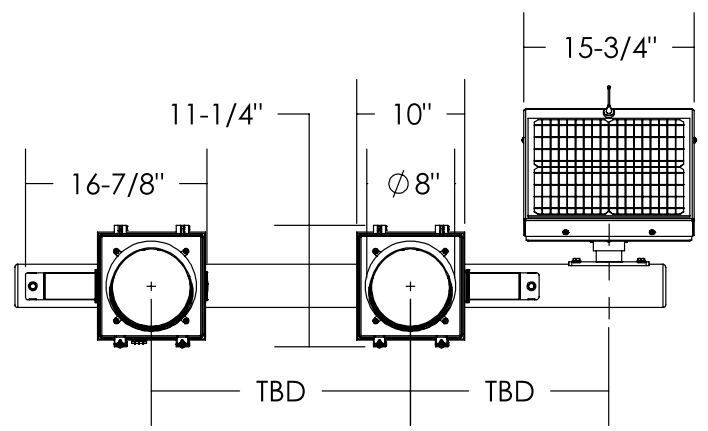

SIDE VIEW

FRONT VIEW

NOTE: \varnothing 4.0 MAST ARM SHOWN FOR REF. ONLY
 * - DENOTES DIMS BASED ON MAST ARM DIA.

ISO VIEW

SIDE VIEW

FRONT VIEW

NOTE: $\phi 4.0$ MAST ARM SHOWN FOR REF. ONLY
* - DENOTES DIMS BASED ON MAST ARM DIA.

ISO VIEW

SIDE VIEW

FRONT VIEW

ISO VIEW