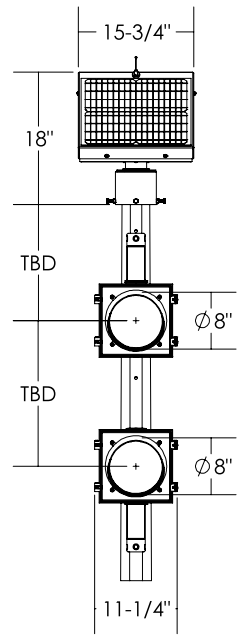

SIDE VIEW

FRONT VIEW

NOTE: \varnothing 4.0 MAST ARM SHOWN FOR REF. ONLY
 * - DENOTES DIMS BASED ON MAST ARM DIA.

ISO VIEW

SIDE VIEW

FRONT VIEW

NOTE: $\phi 4.0$ MAST ARM SHOWN FOR REF. ONLY
* - DENOTES DIMS BASED ON MAST ARM DIA.

ISO VIEW

SIDE VIEW

FRONT VIEW

ISO VIEW