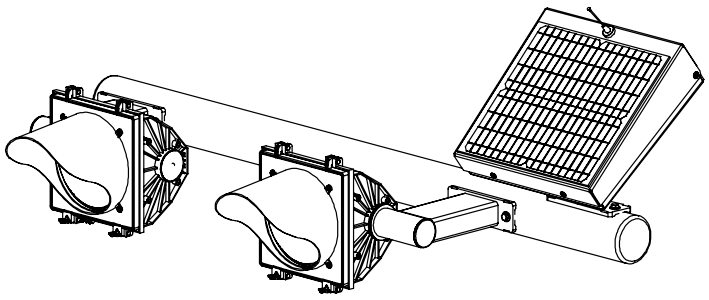

SIDE VIEW

FRONT VIEW

NOTE: \varnothing 4.0 MAST ARM SHOWN FOR REF. ONLY
 * - DENOTES DIMS BASED ON MAST ARM DIA.

ISO VIEW

SIDE VIEW

FRONT VIEW

NOTE: $\phi 4.0$ MAST ARM SHOWN FOR REF. ONLY
* - DENOTES DIMS BASED ON MAST ARM DIA.

ISO VIEW

SIDE VIEW

FRONT VIEW

ISO VIEW