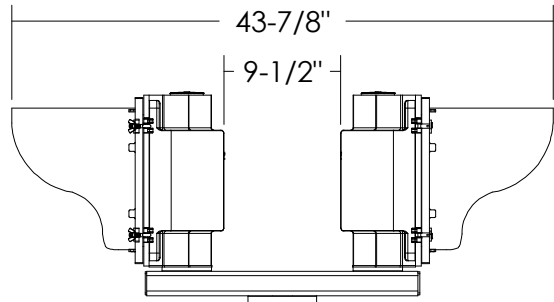

FRONT VIEW

MOUNTING HARDWARE SHOWN FOR REF. ONLY

SIDE VIEW

ϕ 4-1/2" POLE SHOWN FOR REFERENCE ONLY