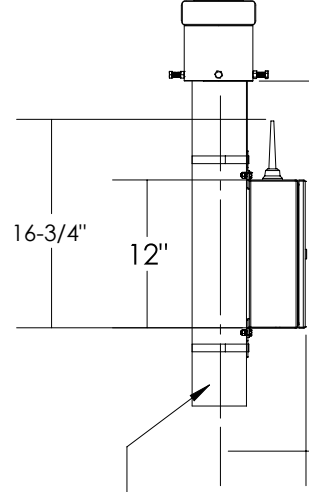

FRONT VIEW

MOUNTING HARDWARE SHOWN FOR REF. ONLY

SIDE VIEW

ϕ 4-1/2" POLE SHOWN FOR REFERENCE ONLY