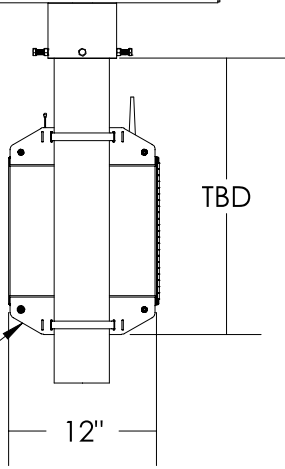

FRONT VIEW

MOUNTING HARDWARE SHOWN FOR REF. ONLY

SIDE VIEW

ϕ 4-1/2" POLE SHOWN FOR REFERENCE ONLY