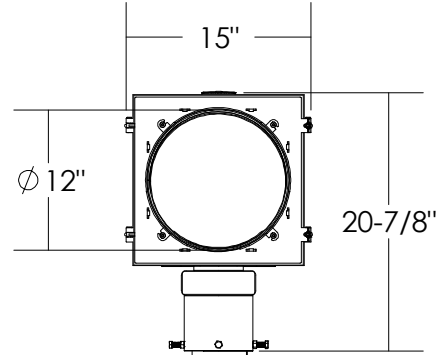

FRONT VIEW

MOUNTING HARDWARE SHOWN FOR REF. ONLY

SIDE VIEW

ϕ 4-1/2" POLE SHOWN FOR REFERENCE ONLY