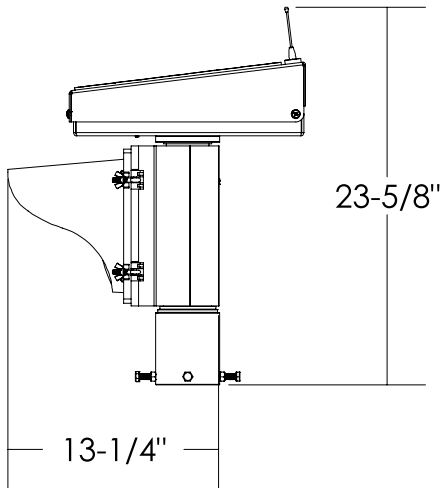

Dimensions are in Inches $\pm 1/16$ "

AB-1408-20W FLAT ANGLE SPEC

SIDE VIEW

FRONT VIEW

ISO VIEW

TOP VIEW

SIDE VIEW

FRONT VIEW

ISO VIEW

TOP VIEW