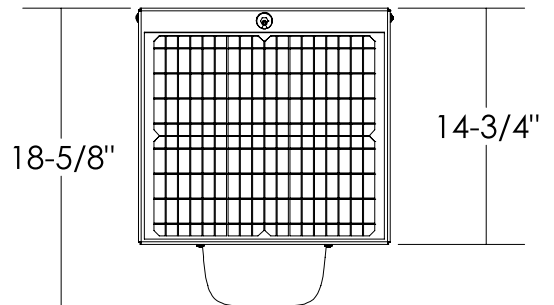

Dimensions are in Inches $\pm 1/16$ "

AB-1408-20W FLAT ANGLE SPEC

SIDE VIEW

FRONT VIEW

ISO VIEW

TOP VIEW

SIDE VIEW

FRONT VIEW

ISO VIEW

TOP VIEW