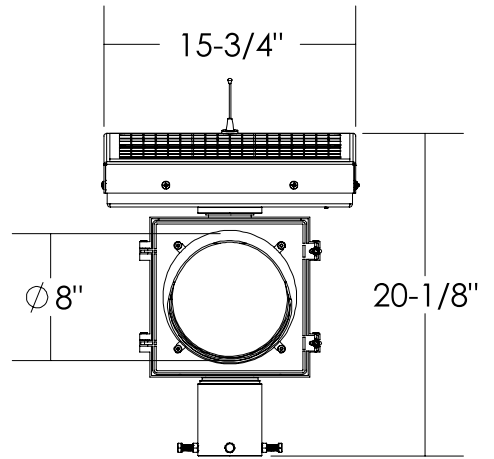

Dimensions are in Inches $\pm 1/16$ "

AB-1408-20W FLAT ANGLE SPEC

SIDE VIEW

FRONT VIEW

ISO VIEW

TOP VIEW

SIDE VIEW

FRONT VIEW

ISO VIEW

TOP VIEW