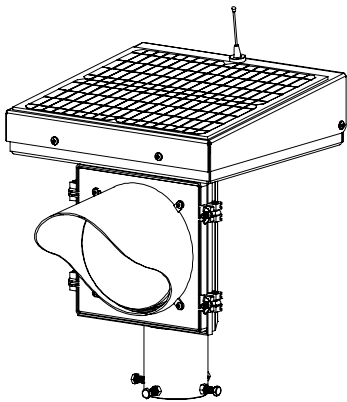

Dimensions are in Inches $\pm 1/16$ "

AB-1408-20W FLAT ANGLE SPEC

SIDE VIEW

FRONT VIEW

ISO VIEW

TOP VIEW

SIDE VIEW

FRONT VIEW

ISO VIEW

TOP VIEW