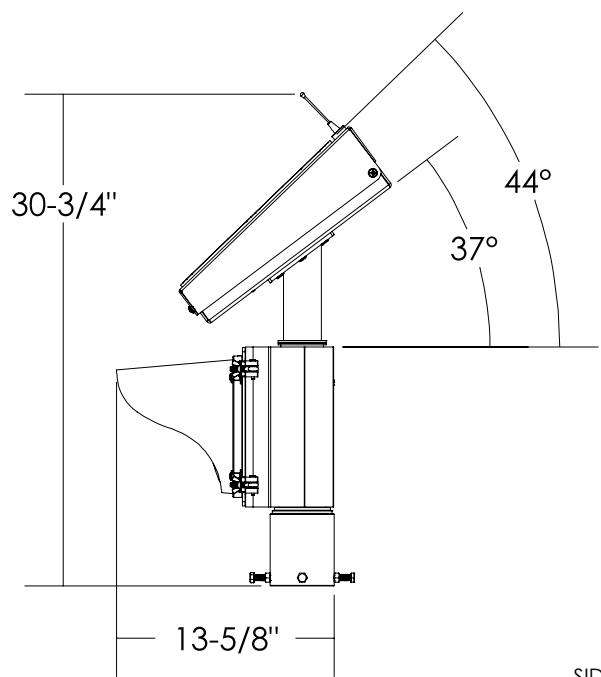

Dimensions are in Inches $\pm 1/16$ "

AB-1408-20W FLAT ANGLE SPEC

SIDE VIEW

FRONT VIEW

ISO VIEW

TOP VIEW

SIDE VIEW

FRONT VIEW

ISO VIEW

TOP VIEW