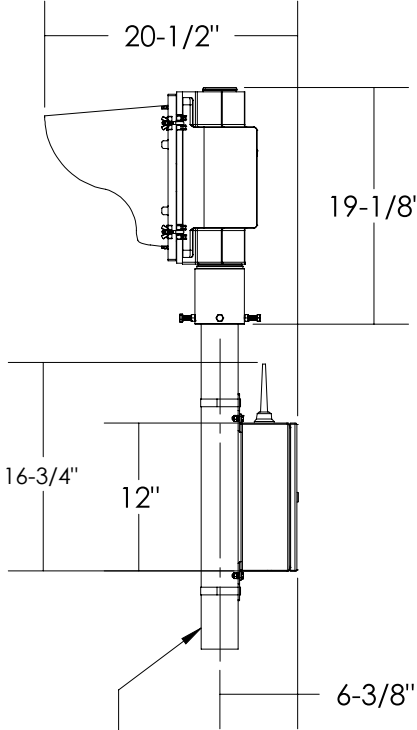

ISO VIEW

FRONT VIEW

MOUNTING HARDWARE SHOWN FOR REF. ONLY

SIDE VIEW

$\phi 3.0$ POLE SHOWN FOR REFERENCE ONLY