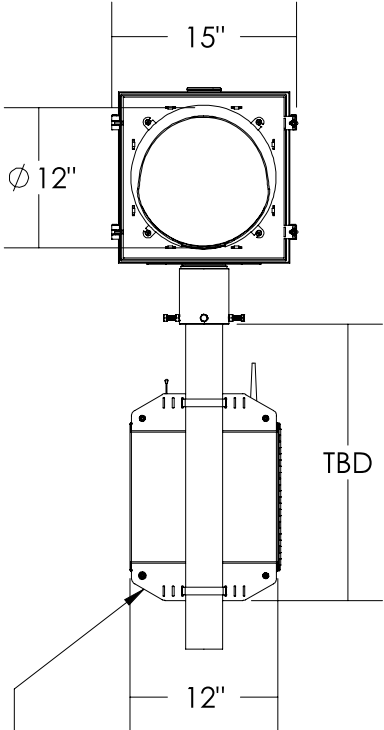

ISO VIEW

FRONT VIEW

MOUNTING HARDWARE SHOWN FOR REF. ONLY

SIDE VIEW

$\phi 3.0$ POLE SHOWN FOR REFERENCE ONLY