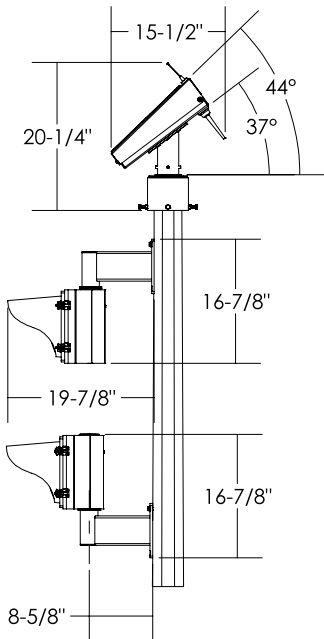

SIDE VIEW

FRONT VIEW

NOTE: $\phi 4.0$ MAST ARM SHOWN FOR REF. ONLY
* - DENOTES DIMS BASED ON MAST ARM DIA.

ISO VIEW

SIDE VIEW

FRONT VIEW

NOTE: $\phi 4.0$ MAST ARM SHOWN FOR REF. ONLY
 * - DENOTES DIMS BASED ON MAST ARM DIA.

ISO VIEW

SIDE VIEW

FRONT VIEW

ISO VIEW