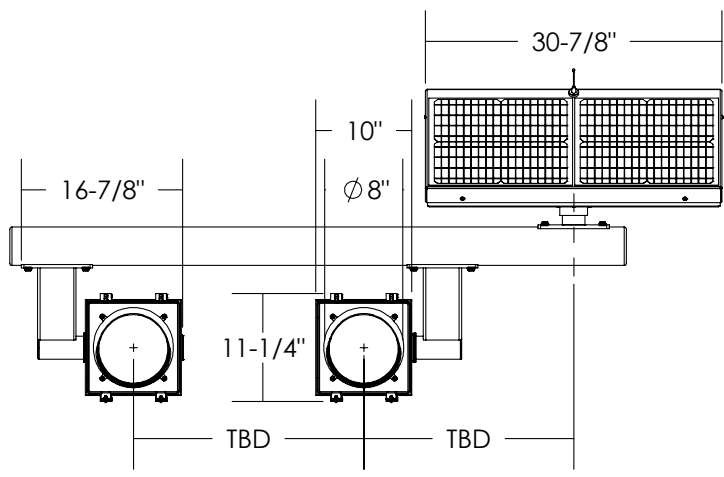

SIDE VIEW

FRONT VIEW

NOTE: $\phi 4.0$ MAST ARM SHOWN FOR REF. ONLY
* - DENOTES DIMS BASED ON MAST ARM DIA.

ISO VIEW

SIDE VIEW

FRONT VIEW

NOTE: $\phi 4.0$ MAST ARM SHOWN FOR REF. ONLY
 * - DENOTES DIMS BASED ON MAST ARM DIA.

ISO VIEW

SIDE VIEW

FRONT VIEW

ISO VIEW