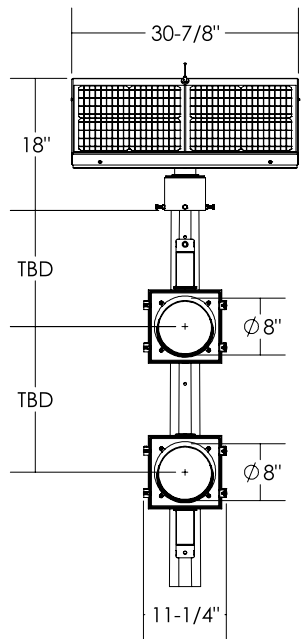

SIDE VIEW

FRONT VIEW

NOTE: $\phi 4.0$ MAST ARM SHOWN FOR REF. ONLY
* - DENOTES DIMS BASED ON MAST ARM DIA.

ISO VIEW

SIDE VIEW

FRONT VIEW

NOTE: $\phi 4.0$ MAST ARM SHOWN FOR REF. ONLY
 * - DENOTES DIMS BASED ON MAST ARM DIA.

ISO VIEW

SIDE VIEW

FRONT VIEW

ISO VIEW