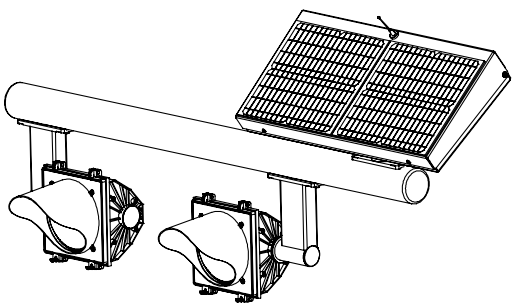

SIDE VIEW

FRONT VIEW

NOTE: $\phi 4.0$ MAST ARM SHOWN FOR REF. ONLY
* - DENOTES DIMS BASED ON MAST ARM DIA.

ISO VIEW

SIDE VIEW

FRONT VIEW

NOTE: $\phi 4.0$ MAST ARM SHOWN FOR REF. ONLY
 * - DENOTES DIMS BASED ON MAST ARM DIA.

ISO VIEW

SIDE VIEW

FRONT VIEW

ISO VIEW