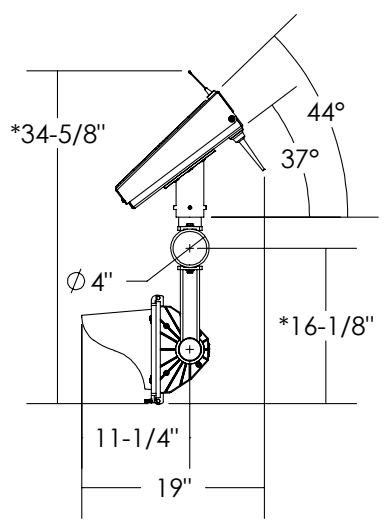

SIDE VIEW

FRONT VIEW

NOTE: $\phi 4.0$ MAST ARM SHOWN FOR REF. ONLY
* - DENOTES DIMS BASED ON MAST ARM DIA.

ISO VIEW

SIDE VIEW

FRONT VIEW

NOTE: $\phi 4.0$ MAST ARM SHOWN FOR REF. ONLY
 * - DENOTES DIMS BASED ON MAST ARM DIA.

ISO VIEW

SIDE VIEW

FRONT VIEW

ISO VIEW