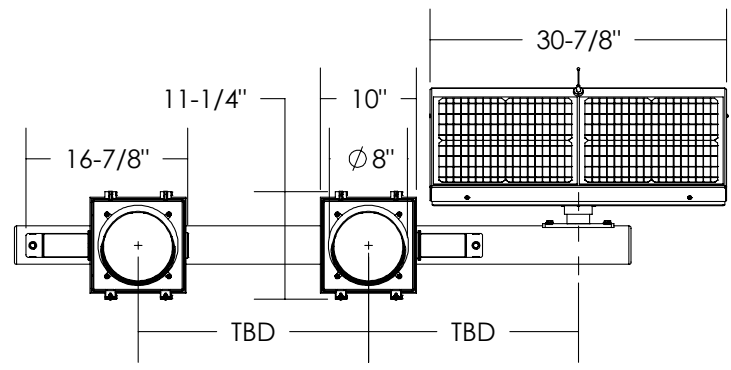

SIDE VIEW

FRONT VIEW

NOTE: $\phi 4.0$ MAST ARM SHOWN FOR REF. ONLY
* - DENOTES DIMS BASED ON MAST ARM DIA.

ISO VIEW

SIDE VIEW

FRONT VIEW

NOTE: $\phi 4.0$ MAST ARM SHOWN FOR REF. ONLY
 * - DENOTES DIMS BASED ON MAST ARM DIA.

ISO VIEW

SIDE VIEW

FRONT VIEW

ISO VIEW