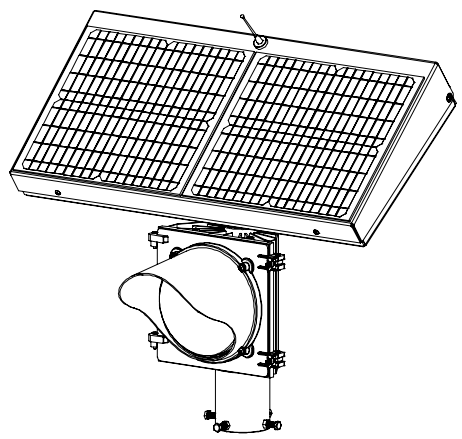

Dimensions are in Inches $\pm 1/16''$

AB-1408-40W FLAT ANGLE SPEC

SIDE VIEW

FRONT VIEW

ISO VIEW

TOP VIEW

Dimensions are in Inches $\pm 1/16''$

AB-1408-40W STANDARD ANGLE SPEC

SIDE VIEW

FRONT VIEW

ISO VIEW

TOP VIEW