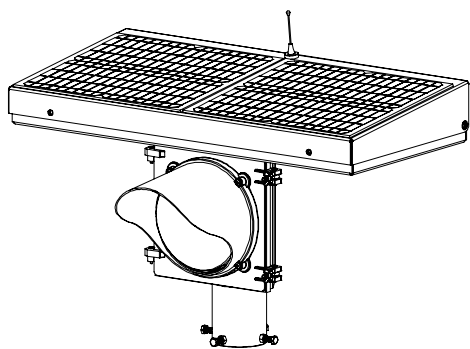

Dimensions are in Inches $\pm 1/16''$

AB-1408-40W FLAT ANGLE SPEC

SIDE VIEW

FRONT VIEW

ISO VIEW

TOP VIEW

Dimensions are in Inches $\pm 1/16''$

AB-1408-40W STANDARD ANGLE SPEC

SIDE VIEW

FRONT VIEW

ISO VIEW

TOP VIEW