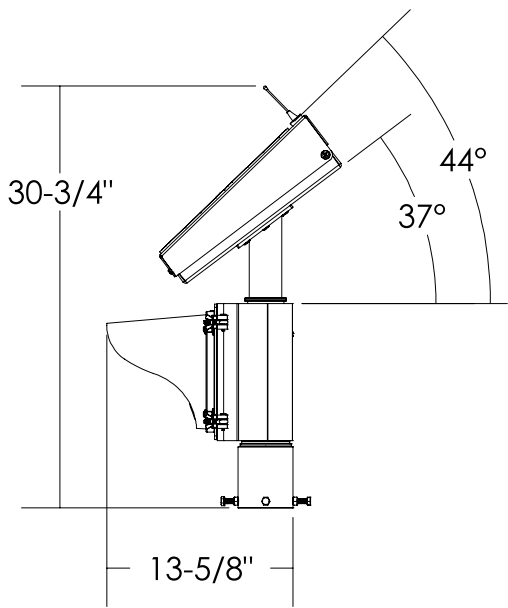

Dimensions are in Inches $\pm 1/16''$

AB-1408-40W FLAT ANGLE SPEC

SIDE VIEW

FRONT VIEW

ISO VIEW

TOP VIEW

Dimensions are in Inches $\pm 1/16''$

AB-1408-40W STANDARD ANGLE SPEC

SIDE VIEW

FRONT VIEW

ISO VIEW

TOP VIEW