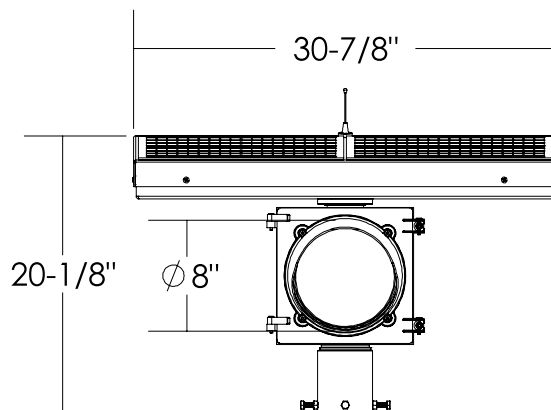

Dimensions are in Inches $\pm 1/16''$

AB-1408-40W FLAT ANGLE SPEC

SIDE VIEW

FRONT VIEW

ISO VIEW

TOP VIEW

Dimensions are in Inches $\pm 1/16''$

AB-1408-40W STANDARD ANGLE SPEC

SIDE VIEW

FRONT VIEW

ISO VIEW

TOP VIEW