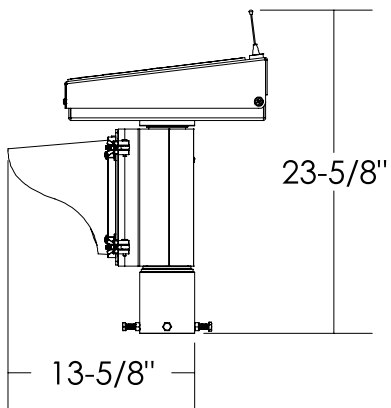

Dimensions are in Inches $\pm 1/16''$

AB-1408-40W FLAT ANGLE SPEC

SIDE VIEW

FRONT VIEW

ISO VIEW

TOP VIEW

Dimensions are in Inches $\pm 1/16''$

AB-1408-40W STANDARD ANGLE SPEC

SIDE VIEW

FRONT VIEW

ISO VIEW

TOP VIEW