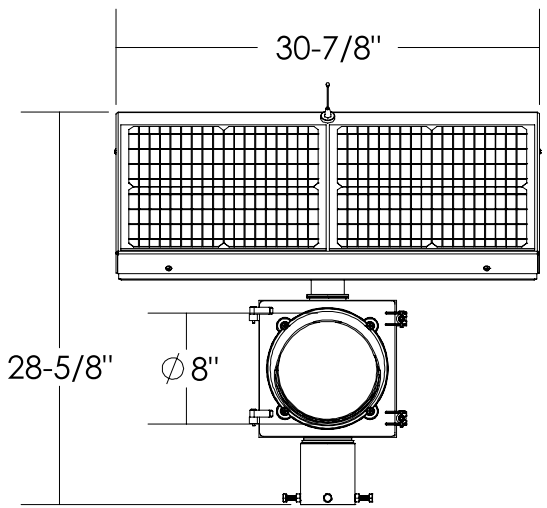

Dimensions are in Inches $\pm 1/16''$

AB-1408-40W FLAT ANGLE SPEC

SIDE VIEW

FRONT VIEW

ISO VIEW

TOP VIEW

Dimensions are in Inches $\pm 1/16''$

AB-1408-40W STANDARD ANGLE SPEC

SIDE VIEW

FRONT VIEW

ISO VIEW

TOP VIEW