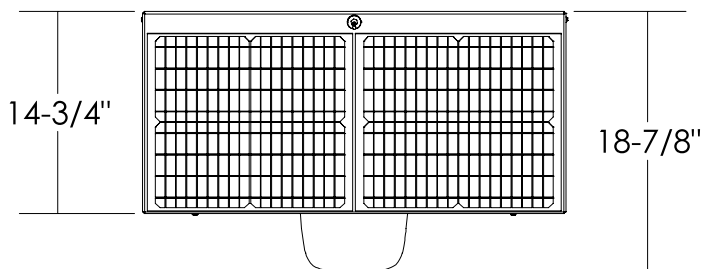

Dimensions are in Inches $\pm 1/16''$

AB-1408-40W FLAT ANGLE SPEC

SIDE VIEW

FRONT VIEW

ISO VIEW

TOP VIEW

Dimensions are in Inches $\pm 1/16''$

AB-1408-40W STANDARD ANGLE SPEC

SIDE VIEW

FRONT VIEW

ISO VIEW

TOP VIEW