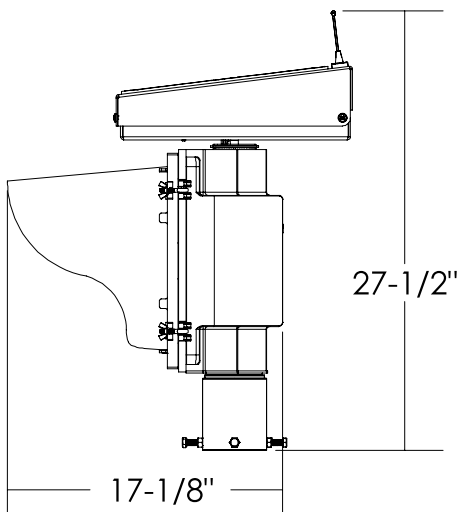

Dimensions are in Inches $\pm 1/16$ "

AB-1412-20W FLAT ANGLE SPEC

SIDE VIEW

FRONT VIEW

ISO VIEW

TOP VIEW

Dimensions are in Inches $\pm 1/16$ " AB-1412-20W STANDARD ANGLE SPEC

SIDE VIEW

FRONT VIEW

ISO VIEW

TOP VIEW