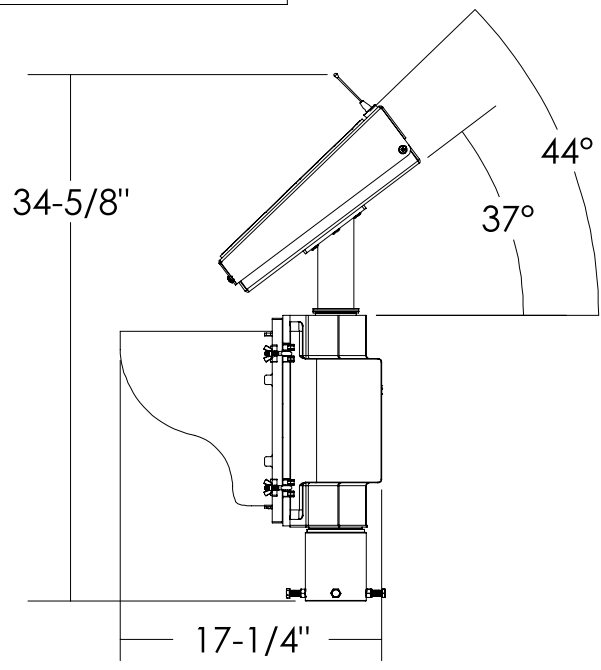

Dimensions are in Inches $\pm 1/16$ "

AB-1412-20W FLAT ANGLE SPEC

SIDE VIEW

FRONT VIEW

ISO VIEW

TOP VIEW

Dimensions are in Inches $\pm 1/16$ " AB-1412-20W STANDARD ANGLE SPEC

SIDE VIEW

FRONT VIEW

ISO VIEW

TOP VIEW