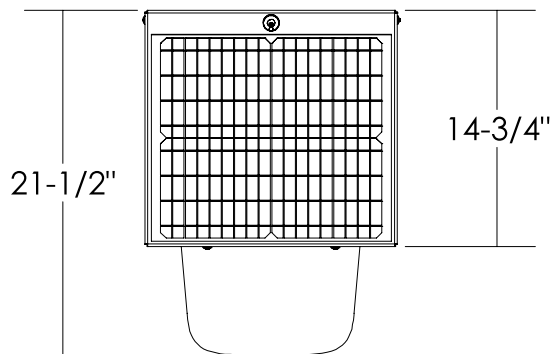

Dimensions are in Inches $\pm 1/16$ "

AB-1412-20W FLAT ANGLE SPEC

SIDE VIEW

FRONT VIEW

ISO VIEW

TOP VIEW

Dimensions are in Inches $\pm 1/16$ " AB-1412-20W STANDARD ANGLE SPEC

SIDE VIEW

FRONT VIEW

ISO VIEW

TOP VIEW