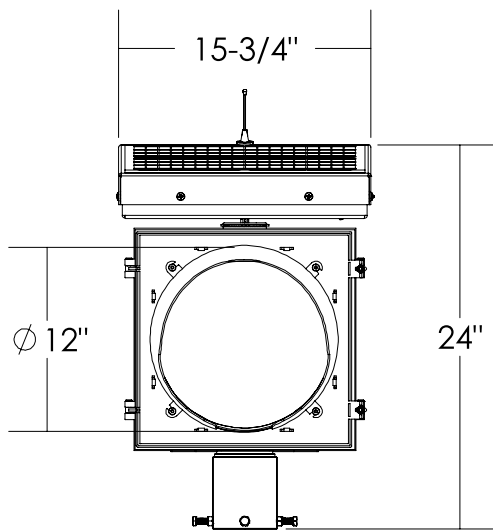

Dimensions are in Inches $\pm 1/16$ "

AB-1412-20W FLAT ANGLE SPEC

SIDE VIEW

FRONT VIEW

ISO VIEW

TOP VIEW

Dimensions are in Inches $\pm 1/16$ " AB-1412-20W STANDARD ANGLE SPEC

SIDE VIEW

FRONT VIEW

ISO VIEW

TOP VIEW