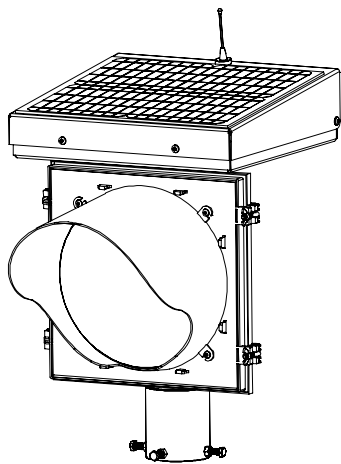

Dimensions are in Inches $\pm 1/16$ "

AB-1412-20W FLAT ANGLE SPEC

SIDE VIEW

FRONT VIEW

ISO VIEW

TOP VIEW

Dimensions are in Inches $\pm 1/16$ " AB-1412-20W STANDARD ANGLE SPEC

SIDE VIEW

FRONT VIEW

ISO VIEW

TOP VIEW