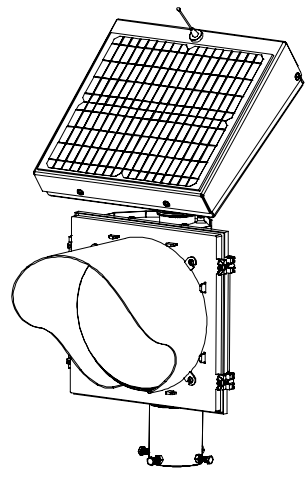

Dimensions are in Inches $\pm 1/16$ "

AB-1412-20W FLAT ANGLE SPEC

SIDE VIEW

FRONT VIEW

ISO VIEW

TOP VIEW

Dimensions are in Inches $\pm 1/16$ " AB-1412-20W STANDARD ANGLE SPEC

SIDE VIEW

FRONT VIEW

ISO VIEW

TOP VIEW