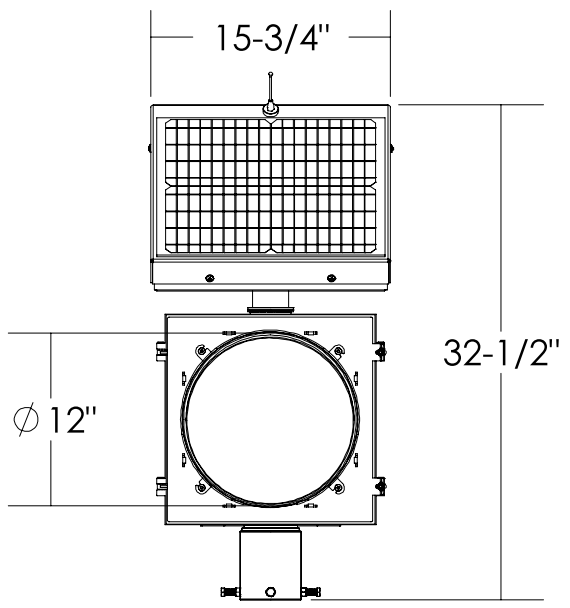

Dimensions are in Inches $\pm 1/16$ "

AB-1412-20W FLAT ANGLE SPEC

SIDE VIEW

FRONT VIEW

ISO VIEW

TOP VIEW

Dimensions are in Inches $\pm 1/16$ " AB-1412-20W STANDARD ANGLE SPEC

SIDE VIEW

FRONT VIEW

ISO VIEW

TOP VIEW