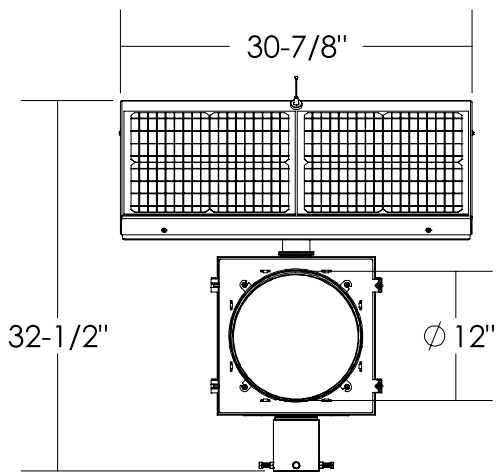

Dimensions are in Inches $\pm 1/16$ "

AB-1412-40W FLAT ANGLE SPEC

SIDE VIEW

FRONT VIEW

ISO VIEW

TOP VIEW

Dimensions are in Inches $\pm 1/16$ "

AB-1412-40W STANDARD ANGLE SPEC

SIDE VIEW

FRONT VIEW

ISO VIEW

TOP VIEW