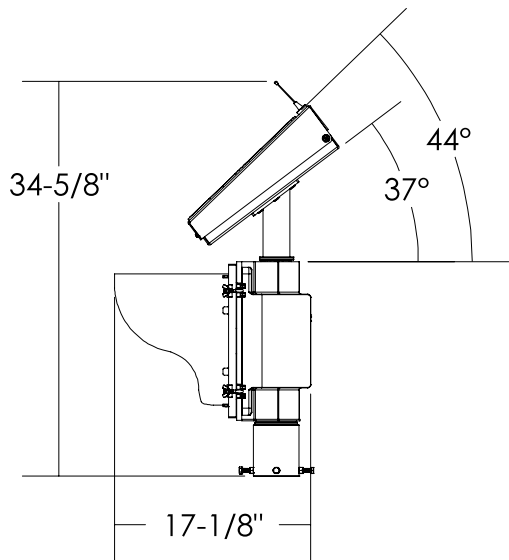

Dimensions are in Inches $\pm 1/16$ "

AB-1412-40W FLAT ANGLE SPEC

SIDE VIEW

FRONT VIEW

ISO VIEW

TOP VIEW

Dimensions are in Inches $\pm 1/16$ "

AB-1412-40W STANDARD ANGLE SPEC

SIDE VIEW

FRONT VIEW

ISO VIEW

TOP VIEW