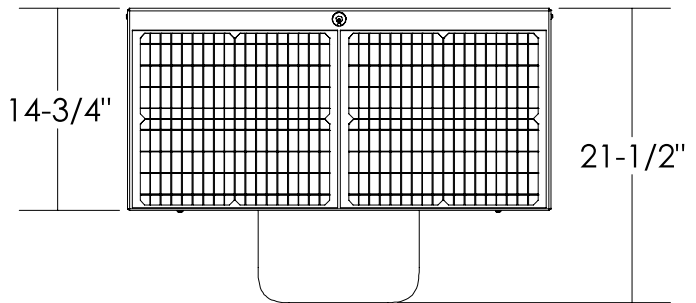

Dimensions are in Inches $\pm 1/16$ "

AB-1412-40W FLAT ANGLE SPEC

SIDE VIEW

FRONT VIEW

ISO VIEW

TOP VIEW

Dimensions are in Inches $\pm 1/16$ "

AB-1412-40W STANDARD ANGLE SPEC

SIDE VIEW

FRONT VIEW

ISO VIEW

TOP VIEW