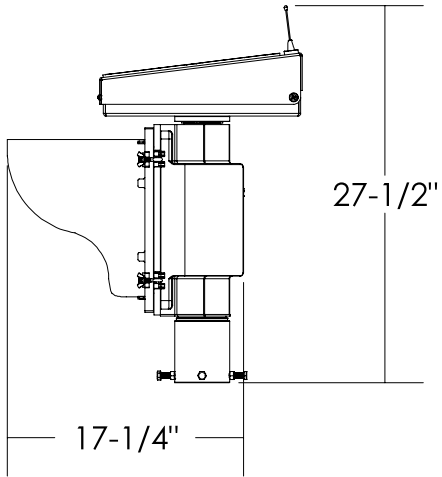

Dimensions are in Inches $\pm 1/16$ "

AB-1412-40W FLAT ANGLE SPEC

SIDE VIEW

FRONT VIEW

ISO VIEW

TOP VIEW

Dimensions are in Inches $\pm 1/16$ "

AB-1412-40W STANDARD ANGLE SPEC

SIDE VIEW

FRONT VIEW

ISO VIEW

TOP VIEW