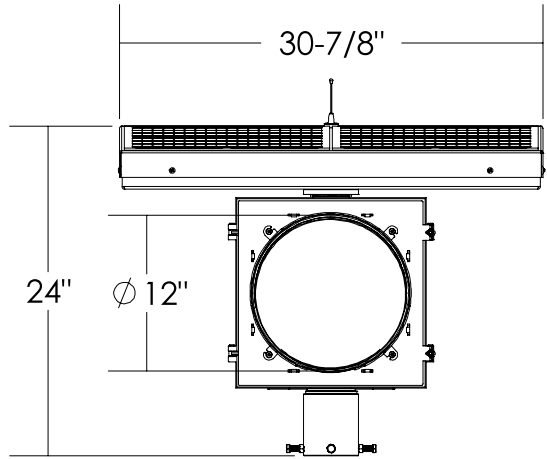

Dimensions are in Inches $\pm 1/16$ "

AB-1412-40W FLAT ANGLE SPEC

SIDE VIEW

FRONT VIEW

ISO VIEW

TOP VIEW

Dimensions are in Inches $\pm 1/16$ "

AB-1412-40W STANDARD ANGLE SPEC

SIDE VIEW

FRONT VIEW

ISO VIEW

TOP VIEW