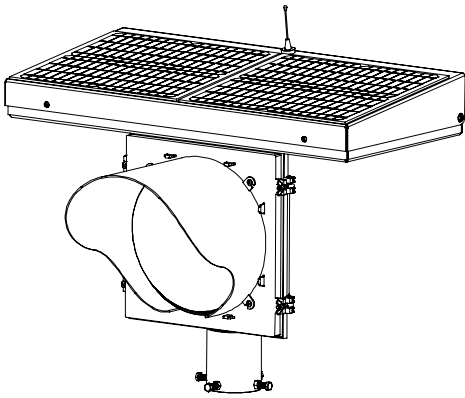

Dimensions are in Inches $\pm 1/16$ "

AB-1412-40W FLAT ANGLE SPEC

SIDE VIEW

FRONT VIEW

ISO VIEW

TOP VIEW

Dimensions are in Inches $\pm 1/16$ "

AB-1412-40W STANDARD ANGLE SPEC

SIDE VIEW

FRONT VIEW

ISO VIEW

TOP VIEW