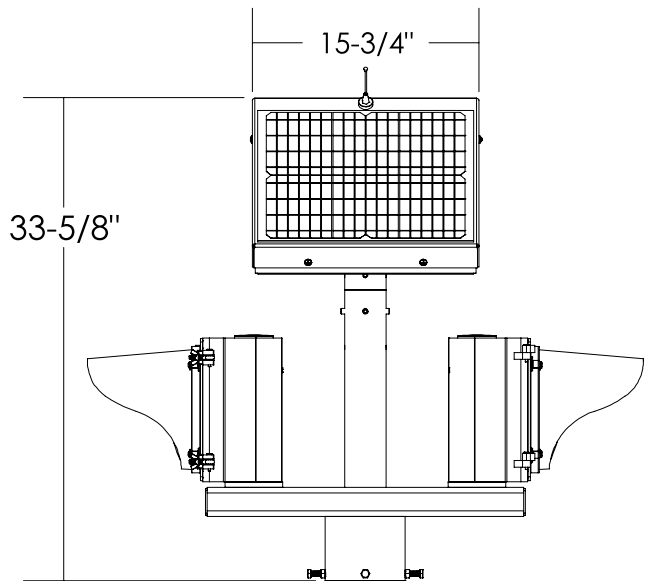

Dimensions are in Inches $\pm 1/16$ "

AB-2408-20W STANDARD ANGLE SPEC

SIDE VIEW

FRONT VIEW

ISO VIEW

TOP VIEW

JSF
TECHNOLOGIES
SOLAR TRAFFIC SOLUTIONS