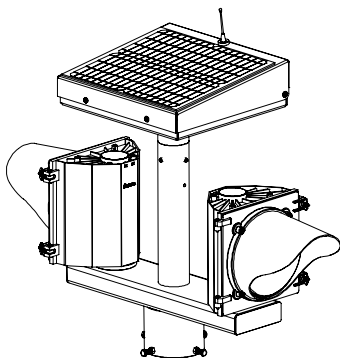

Dimensions are in Inches $\pm 1/16$ "

AB-2408-20W FLAT ANGLE SPEC

SIDE VIEW

FRONT VIEW

ISO VIEW

TOP VIEW

Dimensions are in Inches $\pm 1/16$ "

AB-2408-20W STANDARD ANGLE SPEC

SIDE VIEW

FRONT VIEW

ISO VIEW

TOP VIEW

JSF
TECHNOLOGIES
SOLAR TRAFFIC SOLUTIONS