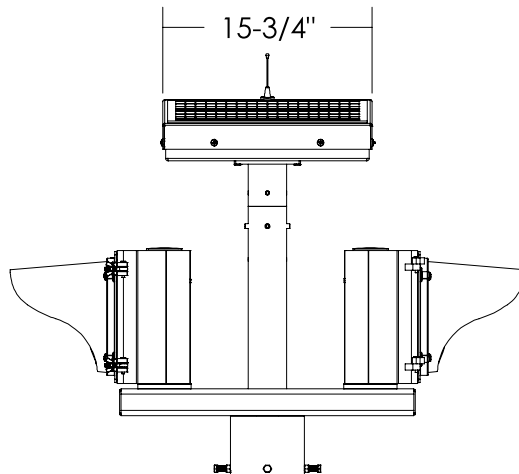

Dimensions are in Inches $\pm 1/16$ "

AB-2408-20W FLAT ANGLE SPEC

SIDE VIEW

FRONT VIEW

ISO VIEW

TOP VIEW

Dimensions are in Inches $\pm 1/16$ "

AB-2408-20W STANDARD ANGLE SPEC