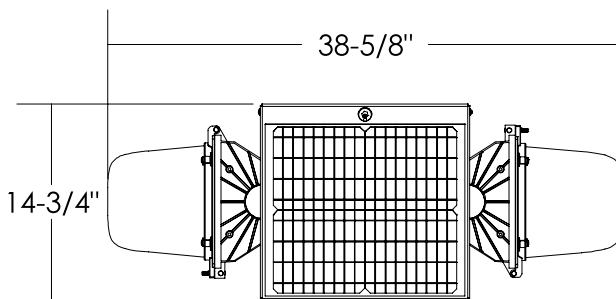

Dimensions are in Inches $\pm 1/16$ "

AB-2408-20W FLAT ANGLE SPEC

SIDE VIEW

FRONT VIEW

ISO VIEW

TOP VIEW

Dimensions are in Inches $\pm 1/16$ "

AB-2408-20W STANDARD ANGLE SPEC