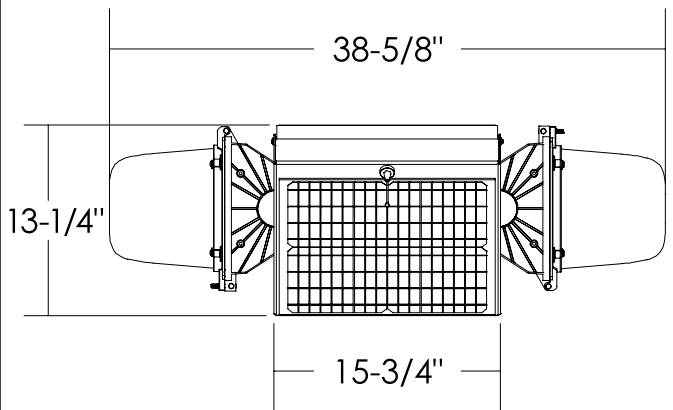

Dimensions are in Inches $\pm 1/16$ "

AB-2408-20W FLAT ANGLE SPEC

SIDE VIEW

FRONT VIEW

ISO VIEW

TOP VIEW

Dimensions are in Inches $\pm 1/16$ "

AB-2408-20W STANDARD ANGLE SPEC

SIDE VIEW

FRONT VIEW

ISO VIEW

TOP VIEW

JSF
TECHNOLOGIES
SOLAR TRAFFIC SOLUTIONS