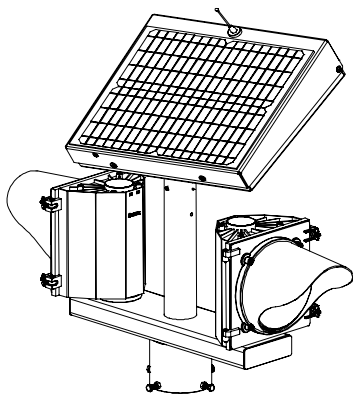

Dimensions are in Inches $\pm 1/16$ "

AB-2408-20W FLAT ANGLE SPEC

SIDE VIEW

FRONT VIEW

ISO VIEW

TOP VIEW

Dimensions are in Inches $\pm 1/16$ "

AB-2408-20W STANDARD ANGLE SPEC

SIDE VIEW

FRONT VIEW

ISO VIEW

TOP VIEW

JSF
TECHNOLOGIES
SOLAR TRAFFIC SOLUTIONS