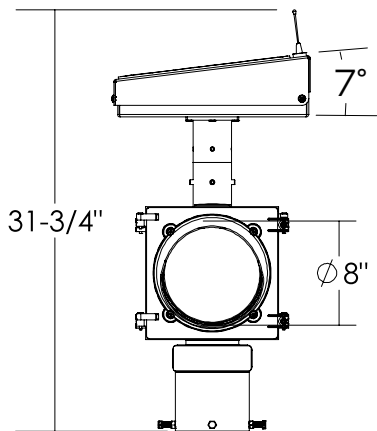

Dimensions are in Inches $\pm 1/16$ "

AB-2408-20W FLAT ANGLE SPEC

SIDE VIEW

FRONT VIEW

ISO VIEW

TOP VIEW

Dimensions are in Inches $\pm 1/16$ "

AB-2408-20W STANDARD ANGLE SPEC