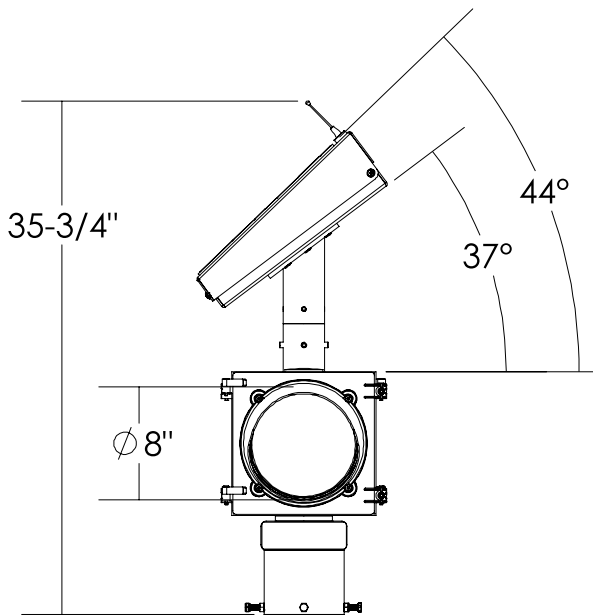

Dimensions are in Inches $\pm 1/16$ "

AB-2408-20W FLAT ANGLE SPEC

SIDE VIEW

FRONT VIEW

ISO VIEW

TOP VIEW

Dimensions are in Inches $\pm 1/16$ "

AB-2408-20W STANDARD ANGLE SPEC