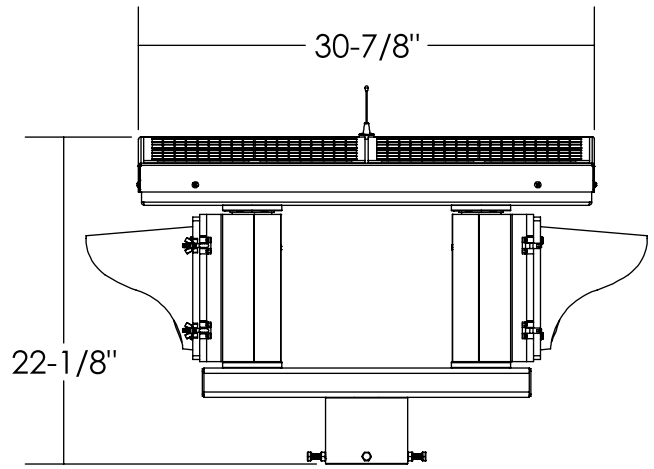

Dimensions are in Inches $\pm 1/16''$

AB-2408-40W FLAT ANGLE SPEC

SIDE VIEW

FRONT VIEW

ISO VIEW

TOP VIEW

Dimensions are in Inches $\pm 1/16$ "

AB-2408-40W STANDARD ANGLE SPEC

SIDE VIEW

FRONT VIEW

ISO VIEW

TOP VIEW