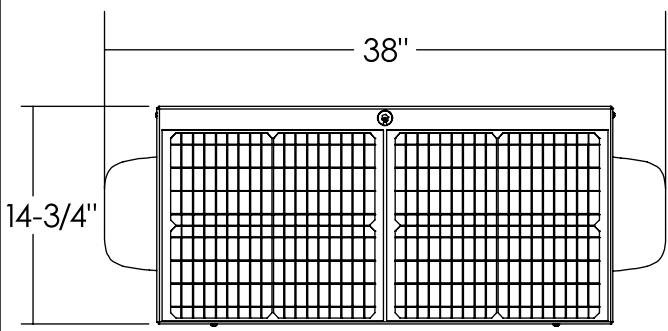

Dimensions are in Inches $\pm 1/16''$

AB-2408-40W FLAT ANGLE SPEC

SIDE VIEW

FRONT VIEW

ISO VIEW

TOP VIEW

Dimensions are in Inches $\pm 1/16$ "

AB-2408-40W STANDARD ANGLE SPEC

SIDE VIEW

FRONT VIEW

ISO VIEW

TOP VIEW