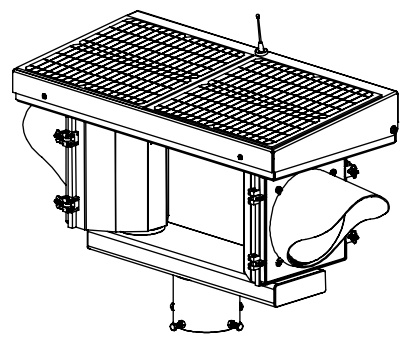

Dimensions are in Inches $\pm 1/16''$

AB-2408-40W FLAT ANGLE SPEC

SIDE VIEW

FRONT VIEW

ISO VIEW

TOP VIEW

Dimensions are in Inches $\pm 1/16$ "

AB-2408-40W STANDARD ANGLE SPEC

SIDE VIEW

FRONT VIEW

ISO VIEW

TOP VIEW