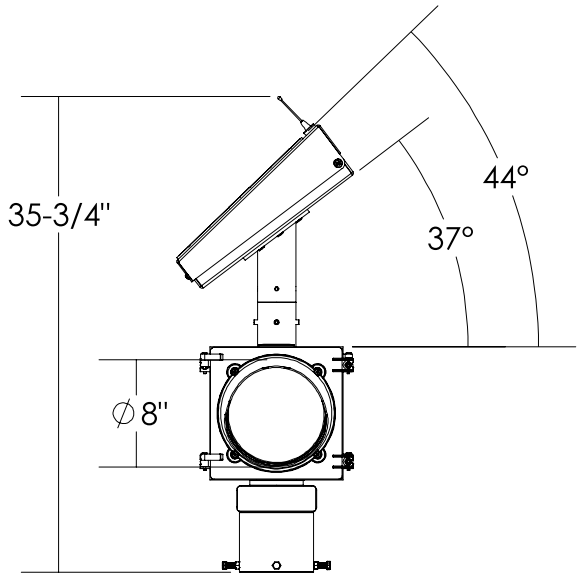

Dimensions are in Inches $\pm 1/16''$

AB-2408-40W FLAT ANGLE SPEC

SIDE VIEW

FRONT VIEW

ISO VIEW

TOP VIEW

Dimensions are in Inches $\pm 1/16$ "

AB-2408-40W STANDARD ANGLE SPEC

SIDE VIEW

FRONT VIEW

ISO VIEW

TOP VIEW