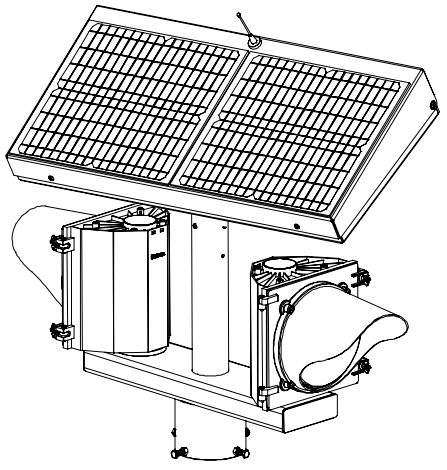

Dimensions are in Inches $\pm 1/16''$

AB-2408-40W FLAT ANGLE SPEC

SIDE VIEW

FRONT VIEW

ISO VIEW

TOP VIEW

Dimensions are in Inches $\pm 1/16$ "

AB-2408-40W STANDARD ANGLE SPEC

SIDE VIEW

FRONT VIEW

ISO VIEW

TOP VIEW