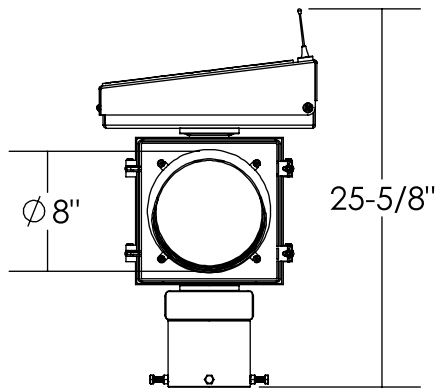

Dimensions are in Inches $\pm 1/16''$

AB-2408-40W FLAT ANGLE SPEC

SIDE VIEW

FRONT VIEW

ISO VIEW

TOP VIEW

Dimensions are in Inches $\pm 1/16$ "

AB-2408-40W STANDARD ANGLE SPEC

SIDE VIEW

FRONT VIEW

ISO VIEW

TOP VIEW