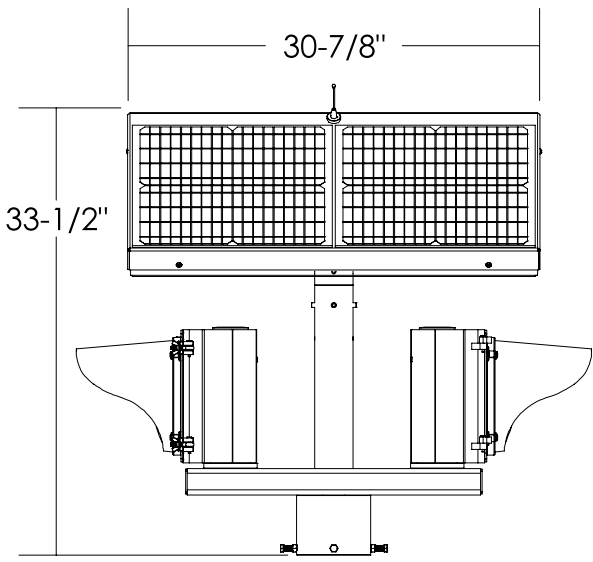

Dimensions are in Inches $\pm 1/16''$

AB-2408-40W FLAT ANGLE SPEC

SIDE VIEW

FRONT VIEW

ISO VIEW

TOP VIEW

Dimensions are in Inches $\pm 1/16$ "

AB-2408-40W STANDARD ANGLE SPEC

SIDE VIEW

FRONT VIEW

ISO VIEW

TOP VIEW