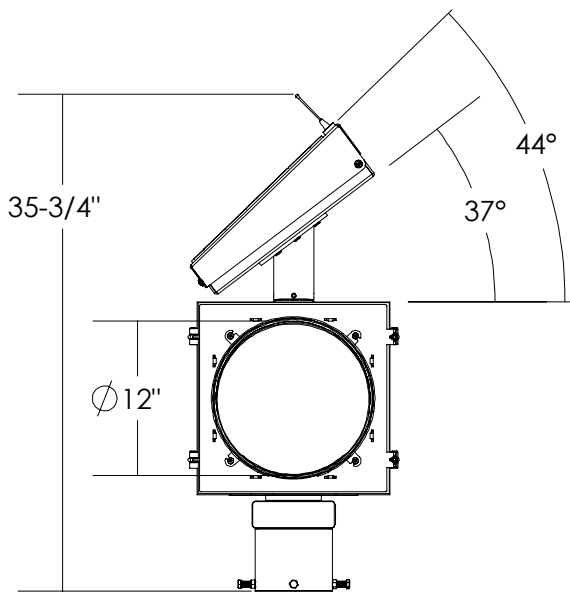

Dimensions are in Inches $\pm 1/16''$

AB-2412-20W FLAT ANGLE SPEC

SIDE VIEW

FRONT VIEW

ISO VIEW

TOP VIEW

JSF
TECHNOLOGIES
SOLAR TRAFFIC SOLUTIONS

Dimensions are in Inches $\pm 1/16$ "

AB-2412-20W STANDARD ANGLE SPEC

SIDE VIEW

FRONT VIEW

ISO VIEW

TOP VIEW