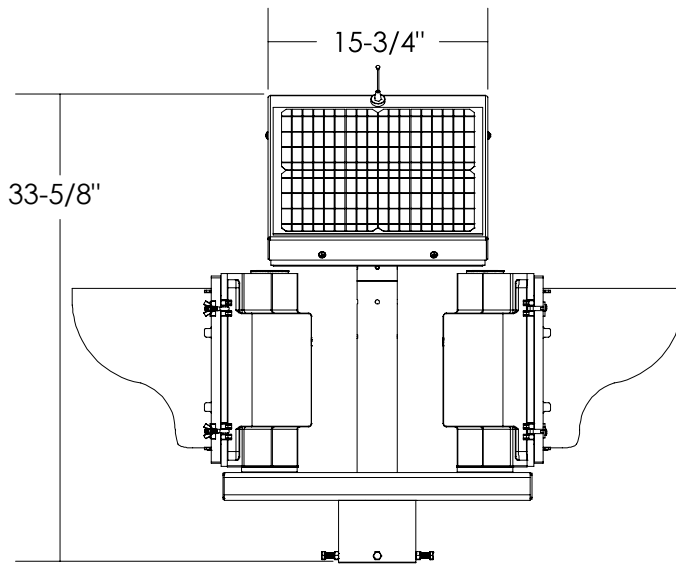

Dimensions are in Inches $\pm 1/16''$

AB-2412-20W FLAT ANGLE SPEC

SIDE VIEW

FRONT VIEW

ISO VIEW

TOP VIEW

JSF
TECHNOLOGIES
SOLAR TRAFFIC SOLUTIONS

Dimensions are in Inches $\pm 1/16$ "

AB-2412-20W STANDARD ANGLE SPEC

SIDE VIEW

FRONT VIEW

ISO VIEW

TOP VIEW