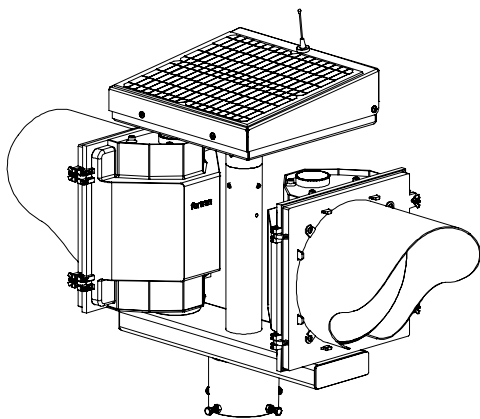

Dimensions are in Inches $\pm 1/16''$

AB-2412-20W FLAT ANGLE SPEC

SIDE VIEW

FRONT VIEW

ISO VIEW

TOP VIEW

JSF
TECHNOLOGIES
SOLAR TRAFFIC SOLUTIONS

Dimensions are in Inches $\pm 1/16$ "

AB-2412-20W STANDARD ANGLE SPEC

SIDE VIEW

FRONT VIEW

ISO VIEW

TOP VIEW