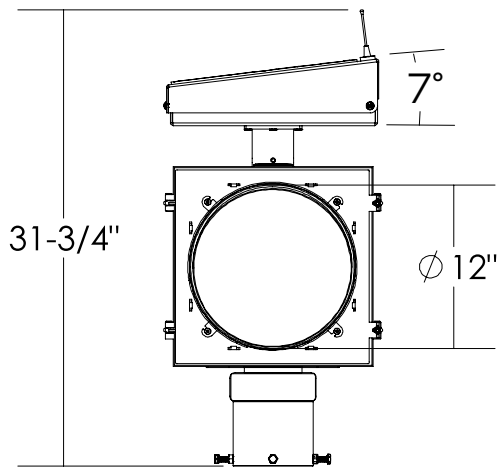

Dimensions are in Inches $\pm 1/16''$

AB-2412-20W FLAT ANGLE SPEC

SIDE VIEW

FRONT VIEW

ISO VIEW

TOP VIEW

JSF
TECHNOLOGIES
SOLAR TRAFFIC SOLUTIONS

Dimensions are in Inches $\pm 1/16$ "

AB-2412-20W STANDARD ANGLE SPEC

SIDE VIEW

FRONT VIEW

ISO VIEW

TOP VIEW