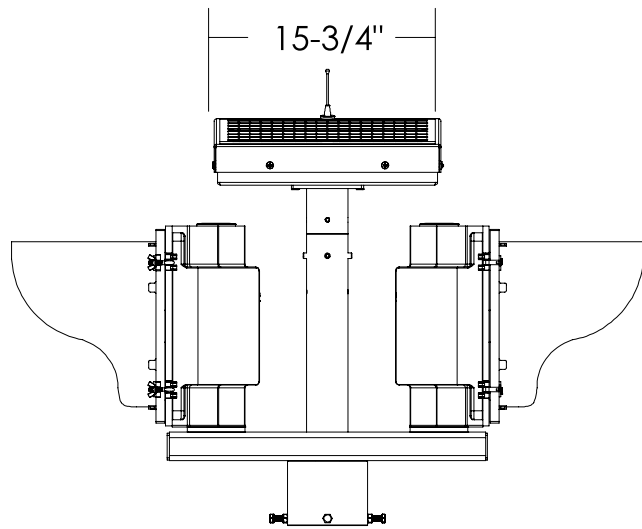

Dimensions are in Inches $\pm 1/16''$

AB-2412-20W FLAT ANGLE SPEC

SIDE VIEW

FRONT VIEW

ISO VIEW

TOP VIEW

JSF
TECHNOLOGIES
SOLAR TRAFFIC SOLUTIONS

Dimensions are in Inches $\pm 1/16$ "

AB-2412-20W STANDARD ANGLE SPEC

SIDE VIEW

FRONT VIEW

ISO VIEW

TOP VIEW