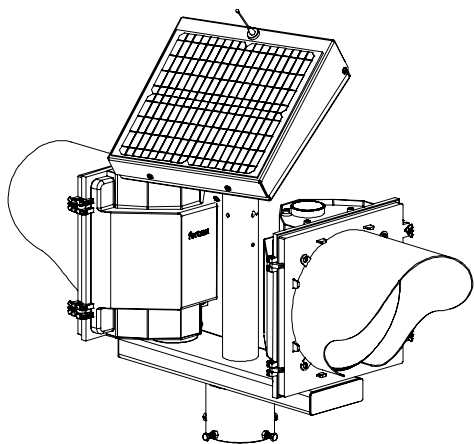

Dimensions are in Inches $\pm 1/16''$

AB-2412-20W FLAT ANGLE SPEC

SIDE VIEW

FRONT VIEW

ISO VIEW

TOP VIEW

JSF
TECHNOLOGIES
SOLAR TRAFFIC SOLUTIONS

Dimensions are in Inches $\pm 1/16$ "

AB-2412-20W STANDARD ANGLE SPEC

SIDE VIEW

FRONT VIEW

ISO VIEW

TOP VIEW