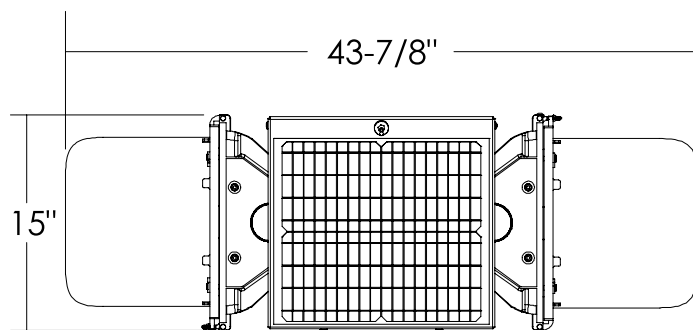

Dimensions are in Inches $\pm 1/16''$

AB-2412-20W FLAT ANGLE SPEC

SIDE VIEW

FRONT VIEW

ISO VIEW

TOP VIEW

JSF
TECHNOLOGIES
SOLAR TRAFFIC SOLUTIONS

Dimensions are in Inches $\pm 1/16$ "

AB-2412-20W STANDARD ANGLE SPEC

SIDE VIEW

FRONT VIEW

ISO VIEW

TOP VIEW