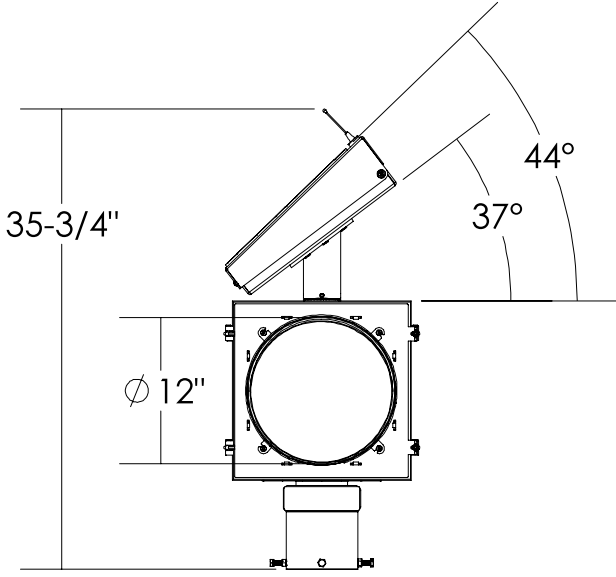

Dimensions are in Inches  $\pm 1/16''$

AB-2412-40W FLAT ANGLE SPEC

SIDE VIEW

FRONT VIEW

ISO VIEW

TOP VIEW

Dimensions are in Inches  $\pm 1/16''$

AB-2412-40W STANDARD ANGLE SPEC

SIDE VIEW

FRONT VIEW

ISO VIEW

TOP VIEW