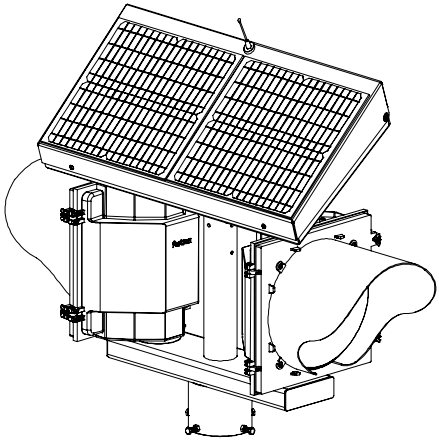

Dimensions are in Inches  $\pm 1/16''$

AB-2412-40W FLAT ANGLE SPEC

SIDE VIEW

FRONT VIEW

ISO VIEW

TOP VIEW

Dimensions are in Inches  $\pm 1/16''$

AB-2412-40W STANDARD ANGLE SPEC

SIDE VIEW

FRONT VIEW

ISO VIEW

TOP VIEW