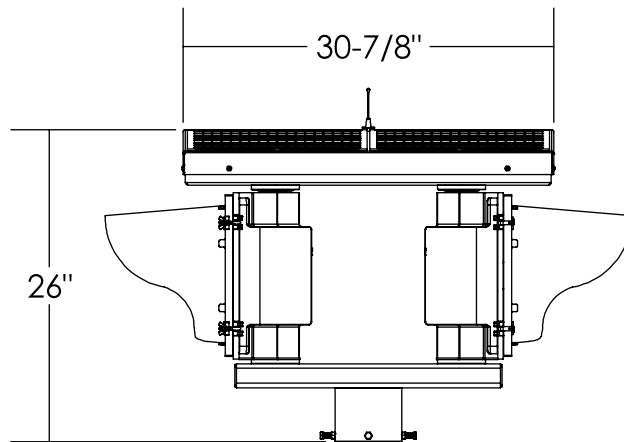

Dimensions are in Inches  $\pm 1/16''$

AB-2412-40W FLAT ANGLE SPEC

SIDE VIEW

FRONT VIEW

ISO VIEW

TOP VIEW

Dimensions are in Inches  $\pm 1/16''$

AB-2412-40W STANDARD ANGLE SPEC

SIDE VIEW

FRONT VIEW

ISO VIEW

TOP VIEW