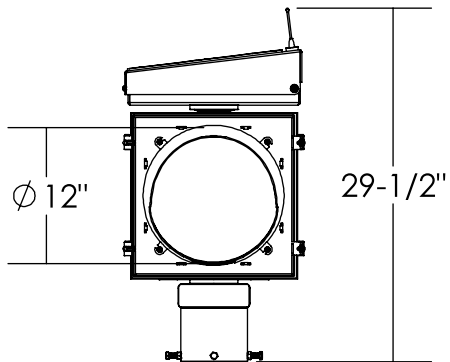

Dimensions are in Inches  $\pm 1/16''$

AB-2412-40W FLAT ANGLE SPEC

SIDE VIEW

FRONT VIEW

ISO VIEW

TOP VIEW

Dimensions are in Inches  $\pm 1/16''$

AB-2412-40W STANDARD ANGLE SPEC

SIDE VIEW

FRONT VIEW

ISO VIEW

TOP VIEW