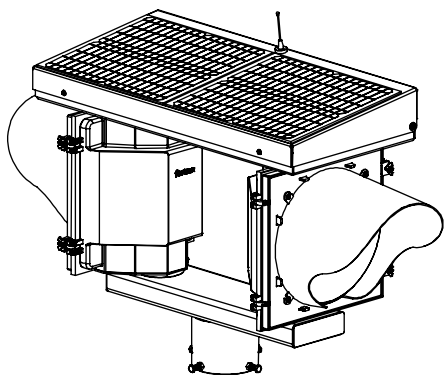

Dimensions are in Inches  $\pm 1/16''$

AB-2412-40W FLAT ANGLE SPEC

SIDE VIEW

FRONT VIEW

ISO VIEW

TOP VIEW

Dimensions are in Inches  $\pm 1/16''$

AB-2412-40W STANDARD ANGLE SPEC

SIDE VIEW

FRONT VIEW

ISO VIEW

TOP VIEW