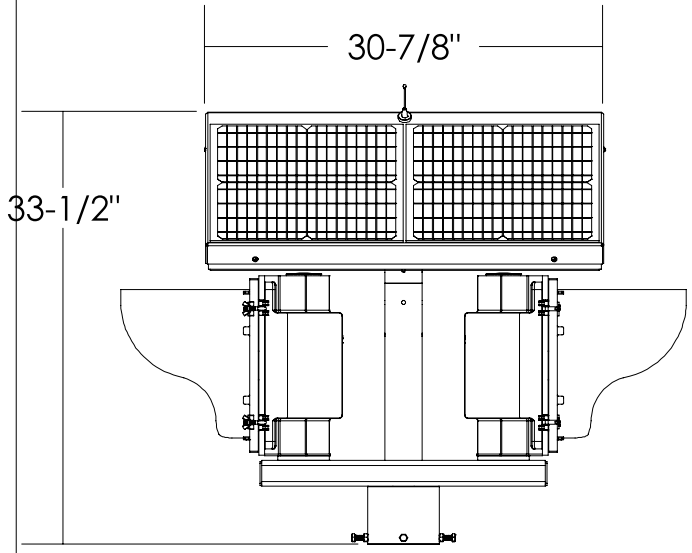

Dimensions are in Inches  $\pm 1/16''$

AB-2412-40W FLAT ANGLE SPEC

SIDE VIEW

FRONT VIEW

ISO VIEW

TOP VIEW

Dimensions are in Inches  $\pm 1/16''$

AB-2412-40W STANDARD ANGLE SPEC

SIDE VIEW

FRONT VIEW

ISO VIEW

TOP VIEW