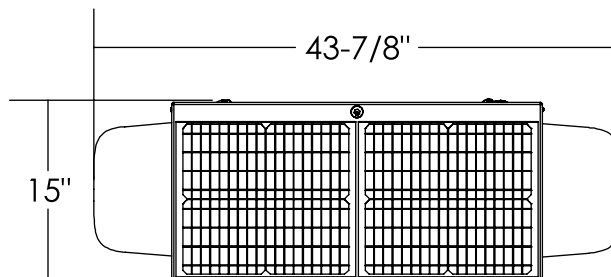

Dimensions are in Inches  $\pm 1/16''$

AB-2412-40W FLAT ANGLE SPEC

SIDE VIEW

FRONT VIEW

ISO VIEW

TOP VIEW

Dimensions are in Inches  $\pm 1/16''$

AB-2412-40W STANDARD ANGLE SPEC

SIDE VIEW

FRONT VIEW

ISO VIEW

TOP VIEW