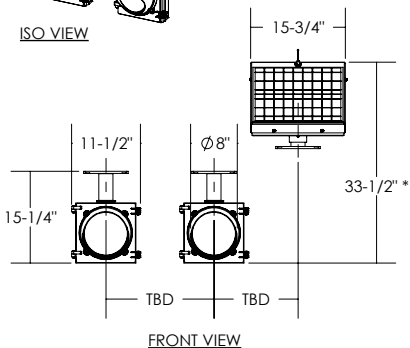

* - MOUNTED ON A $\phi 4$ " MAST ARM

Dimensions are in Inches $\pm 1/16$ "

AB-3408-DM SPEC 20W, VERTICAL

* - MOUNTED ON A $\phi 4$ " MAST ARM

ISO VIEW

FRONT VIEW

SIDE VIEW

Dimensions are in Inches $\pm 1/16$ "

AB-3408-DM SPEC 20W, HORIZONTAL