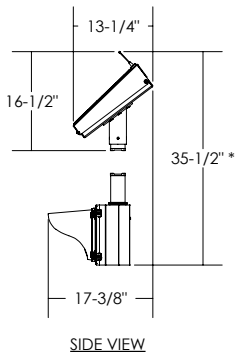

* - MOUNTED ON A $\phi 4$ " MAST ARM

Dimensions are in Inches $\pm 1/16$ "

AB-3408-DM SPEC 20W, VERTICAL

* - MOUNTED ON A $\phi 4$ " MAST ARM

ISO VIEW

FRONT VIEW

SIDE VIEW

Dimensions are in Inches $\pm 1/16$ "

AB-3408-DM SPEC 20W, HORIZONTAL