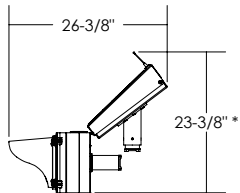

* - MOUNTED ON A $\phi 4$ " MAST ARM

Dimensions are in Inches $\pm 1/16$ "

AB-3408-DM SPEC 20W, VERTICAL

* - MOUNTED ON A $\phi 4$ " MAST ARM

ISO VIEW

FRONT VIEW

SIDE VIEW

Dimensions are in Inches $\pm 1/16$ "

AB-3408-DM SPEC 20W, HORIZONTAL