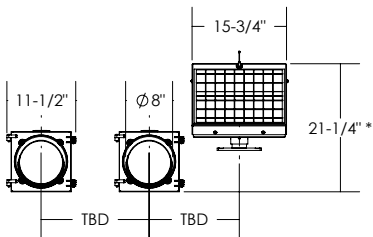

* - MOUNTED ON A $\phi 4$ " MAST ARM

Dimensions are in Inches $\pm 1/16$ "

AB-3408-DM SPEC 20W, VERTICAL

* - MOUNTED ON A $\phi 4$ " MAST ARM

ISO VIEW

FRONT VIEW

SIDE VIEW

Dimensions are in Inches $\pm 1/16$ "

AB-3408-DM SPEC 20W, HORIZONTAL