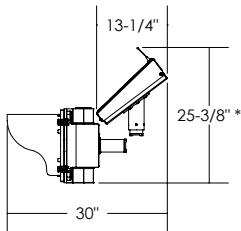

* - MOUNTED ON A $\phi 4"$ MAST ARM

ISO VIEW

FRONT VIEW

SIDE VIEW

Dimensions are in Inches $\pm 1/16"$

AB-3412-DM SPEC 20W, VERTICAL

* - MOUNTED ON A $\phi 4$ " MAST ARM

ISO VIEW

FRONT VIEW

SIDE VIEW

Dimensions are in Inches $\pm 1/16$ "

AB-3412-DM SPEC 20W, HORIZONTAL