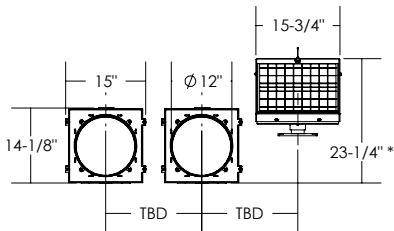

* - MOUNTED ON A $\phi 4"$ MAST ARM

ISO VIEW

FRONT VIEW

SIDE VIEW

Dimensions are in Inches $\pm 1/16"$

AB-3412-DM SPEC 20W, VERTICAL

* - MOUNTED ON A $\phi 4$ " MAST ARM

ISO VIEW

FRONT VIEW

SIDE VIEW

Dimensions are in Inches $\pm 1/16$ "

AB-3412-DM SPEC 20W, HORIZONTAL