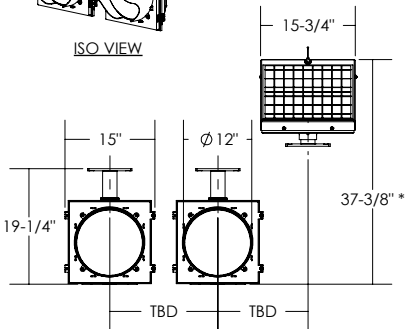

* - MOUNTED ON A $\phi 4"$ MAST ARM

ISO VIEW

FRONT VIEW

SIDE VIEW

Dimensions are in Inches $\pm 1/16"$

AB-3412-DM SPEC 20W, VERTICAL

* - MOUNTED ON A $\phi 4$ " MAST ARM

ISO VIEW

FRONT VIEW

SIDE VIEW

Dimensions are in Inches $\pm 1/16$ "

AB-3412-DM SPEC 20W, HORIZONTAL