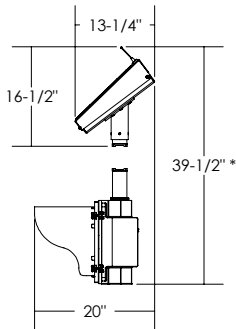

* - MOUNTED ON A $\phi 4"$ MAST ARM

ISO VIEW

FRONT VIEW

SIDE VIEW

Dimensions are in Inches $\pm 1/16"$

AB-3412-DM SPEC 20W, VERTICAL

* - MOUNTED ON A $\phi 4$ " MAST ARM

ISO VIEW

FRONT VIEW

SIDE VIEW

Dimensions are in Inches $\pm 1/16$ "

AB-3412-DM SPEC 20W, HORIZONTAL