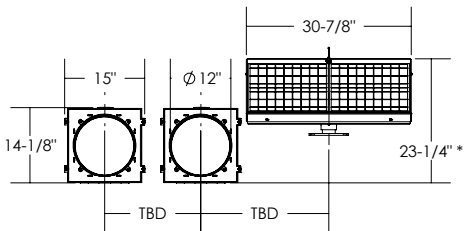

* - MOUNTED ON A $\phi 4$ " MAST ARM

ISO VIEW

FRONT VIEW

SIDE VIEW

Dimensions are in Inches $\pm 1/16$ "

AB-3412-DM SPEC 40W, VERTICAL

* - MOUNTED ON A $\phi 4$ " MAST ARM

ISO VIEW

FRONT VIEW

SIDE VIEW

Dimensions are in Inches $\pm 1/16$ "

AB-3412-DM SPEC 40W, HORIZONTAL