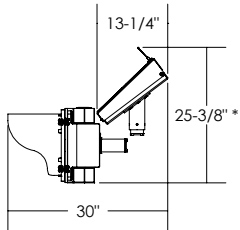

* - MOUNTED ON A $\phi 4$ " MAST ARM

ISO VIEW

FRONT VIEW

SIDE VIEW

Dimensions are in Inches $\pm 1/16$ "

AB-3412-DM SPEC 40W, VERTICAL

* - MOUNTED ON A $\phi 4$ " MAST ARM

ISO VIEW

FRONT VIEW

SIDE VIEW

Dimensions are in Inches $\pm 1/16$ "

AB-3412-DM SPEC 40W, HORIZONTAL