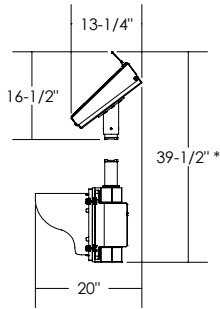

* - MOUNTED ON A $\phi 4$ " MAST ARM

ISO VIEW

FRONT VIEW

SIDE VIEW

Dimensions are in Inches $\pm 1/16$ "

AB-3412-DM SPEC 40W, VERTICAL

* - MOUNTED ON A $\phi 4$ " MAST ARM

ISO VIEW

FRONT VIEW

SIDE VIEW

Dimensions are in Inches $\pm 1/16$ "

AB-3412-DM SPEC 40W, HORIZONTAL