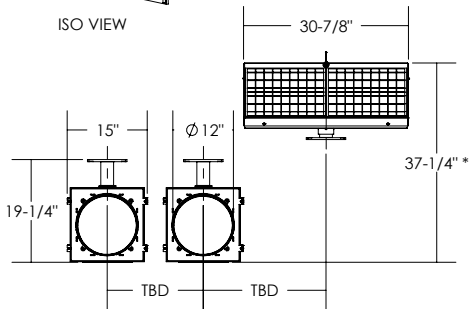

* - MOUNTED ON A $\phi 4$ " MAST ARM

ISO VIEW

FRONT VIEW

SIDE VIEW

Dimensions are in Inches $\pm 1/16$ "

AB-3412-DM SPEC 40W, VERTICAL

* - MOUNTED ON A $\phi 4$ " MAST ARM

ISO VIEW

FRONT VIEW

SIDE VIEW

Dimensions are in Inches $\pm 1/16$ "

AB-3412-DM SPEC 40W, HORIZONTAL