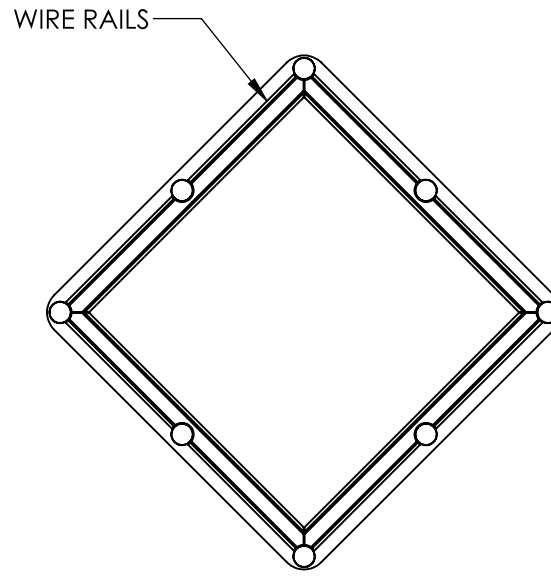

FRONT VIEW

SIGN DETAIL

REAR VIEW

24" - 48" PEDESTRIAN ACTIVATED CROSSWALK SIGN, 20W

SOLAR ENGINE DETAIL