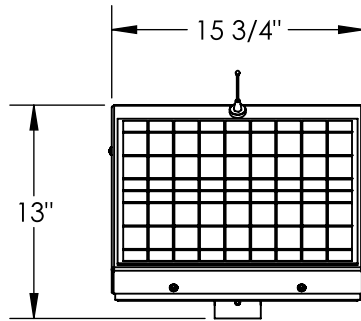

FRONT VIEW

SIGN DETAIL

REAR VIEW

24" - 48" PEDESTRIAN ACTIVATED CROSSWALK SIGN, 20W

SOLAR ENGINE DETAIL