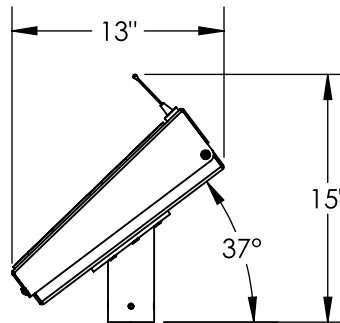

FRONT VIEW

SIGN DETAIL

REAR VIEW

24" - 48" PEDESTRIAN ACTIVATED CROSSWALK SIGN, 20W

SOLAR ENGINE DETAIL