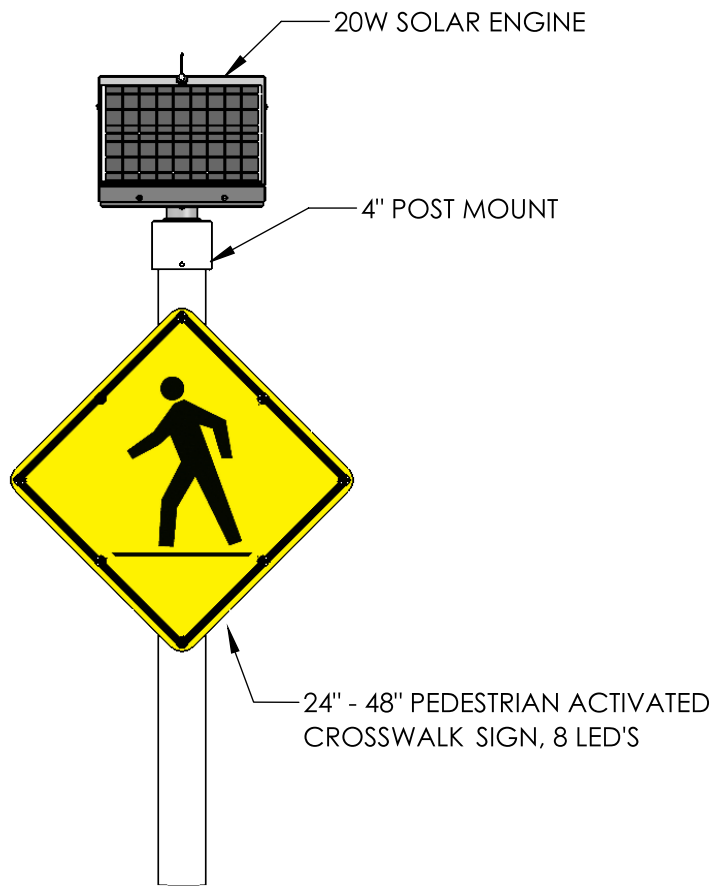

FRONT VIEW

SIGN DETAIL

REAR VIEW

24" - 48" PEDESTRIAN ACTIVATED CROSSWALK SIGN, 20W

SOLAR ENGINE DETAIL