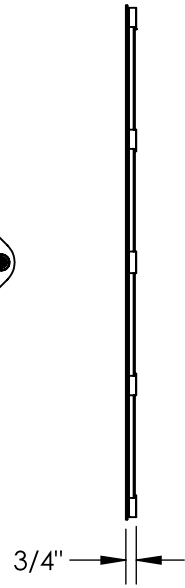

FRONT VIEW

SIGN DETAIL

REAR VIEW

24" - 48" PEDESTRIAN ACTIVATED CROSSWALK SIGN, 20W

SOLAR ENGINE DETAIL