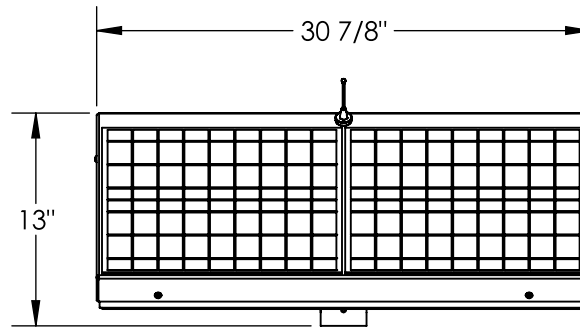

FRONT VIEW

SIGN DETAIL

REAR VIEW

24" - 48" PEDESTRIAN ACTIVATED
CROSSWALK SIGN, 40W

SOLAR ENGINE DETAIL