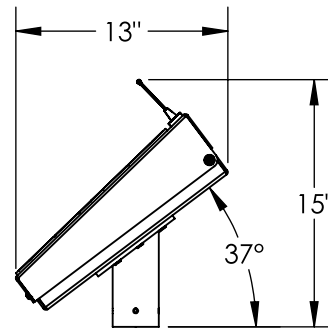

FRONT VIEW

SIGN DETAIL

REAR VIEW

24" - 48" PEDESTRIAN ACTIVATED
CROSSWALK SIGN, 40W

SOLAR ENGINE DETAIL