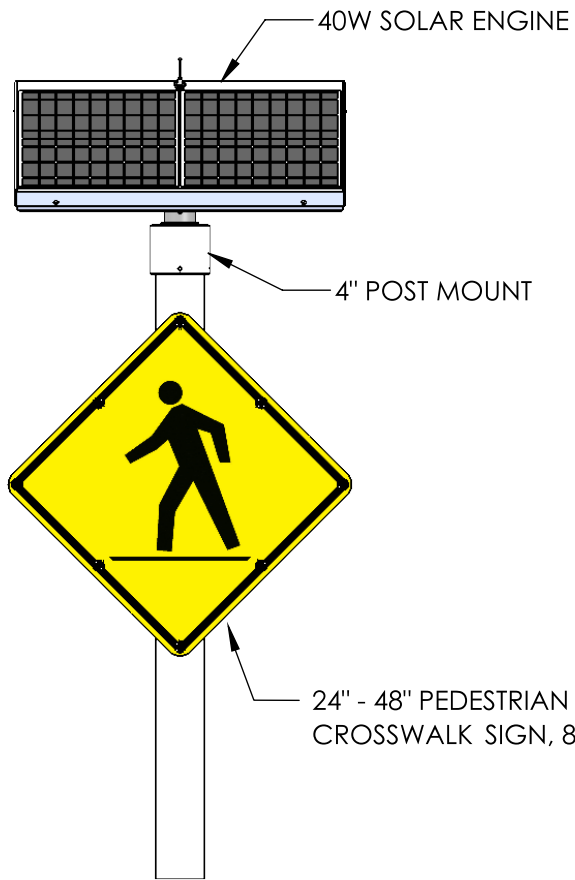

FRONT VIEW

SIGN DETAIL

REAR VIEW

24" - 48" PEDESTRIAN ACTIVATED
CROSSWALK SIGN, 40W

SOLAR ENGINE DETAIL