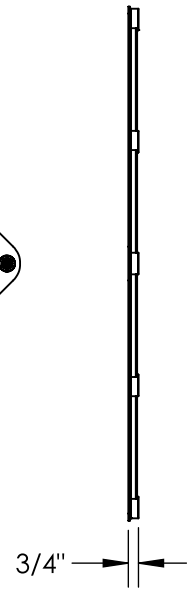

FRONT VIEW

SIGN DETAIL

REAR VIEW

24" - 48" PEDESTRIAN ACTIVATED
CROSSWALK SIGN, 40W

SOLAR ENGINE DETAIL