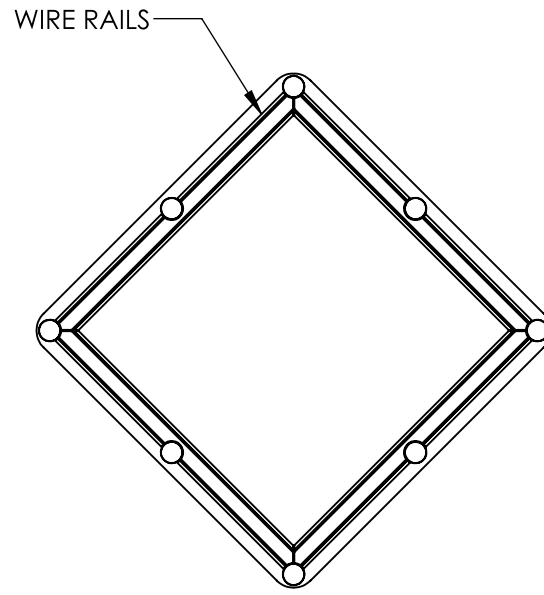

FRONT VIEW

SIGN DETAIL

REAR VIEW

24" - 48" PEDESTRIAN ACTIVATED
CROSSWALK SIGN, 40W

SOLAR ENGINE DETAIL