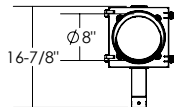

FRONT VIEW

SIDE VIEW

ISO VIEW

Dimensions are in Inches $\pm 1/16''$

AB SPEC 20W