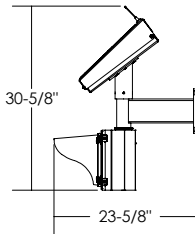

FRONT VIEW

SIDE VIEW

ISO VIEW

Dimensions are in Inches $\pm 1/16''$

AB SPEC 20W