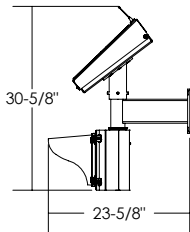

FRONT VIEW

SIDE VIEW

ISO VIEW

Dimensions are in Inches $\pm 1/16''$

AB SPEC 40W