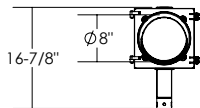

FRONT VIEW

SIDE VIEW

ISO VIEW

Dimensions are in Inches $\pm 1/16''$

AB SPEC 40W