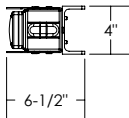

ISO VIEW

Dimensions are in Inches $\pm 1/16''$

AB-9207 SPEC