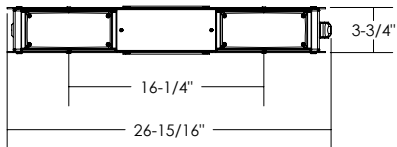

ISO VIEW

Dimensions are in Inches $\pm 1/16''$

AB-9207 SPEC