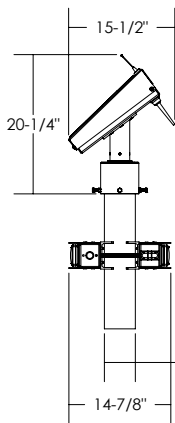

ISO VIEW

Dimensions are in Inches $\pm 1/16"$

AB-9407 20W SPEC SHEET

ISO VIEW

Dimensions are in Inches $\pm 1/16\text{'}$

SZ-9407 20W SPEC SHEET