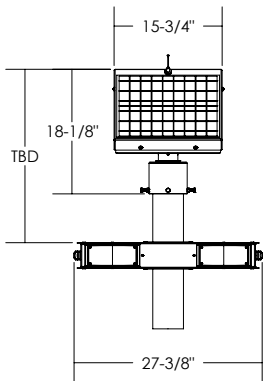

ISO VIEW

Dimensions are in Inches $\pm 1/16"$

AB-9407 20W SPEC SHEET

ISO VIEW

Dimensions are in Inches $\pm 1/16\text{'}$

SZ-9407 20W SPEC SHEET