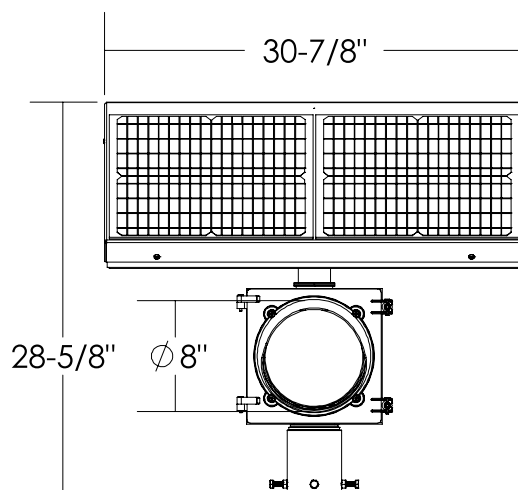

SIDE VIEW

FRONT VIEW

ISO VIEW

TOP VIEW

Dimensions are in Inches $\pm 1/16$ "

FL-1408-40W STANDARD ANGLE SPEC

SIDE VIEW

FRONT VIEW

ISO VIEW

TOP VIEW