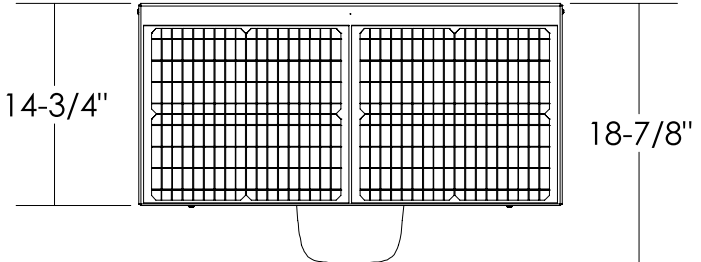

SIDE VIEW

FRONT VIEW

ISO VIEW

TOP VIEW

Dimensions are in Inches $\pm 1/16$ "

FL-1408-40W STANDARD ANGLE SPEC

SIDE VIEW

FRONT VIEW

ISO VIEW

TOP VIEW