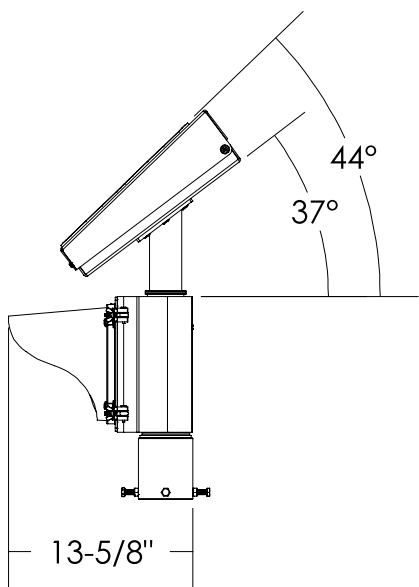

SIDE VIEW

FRONT VIEW

ISO VIEW

TOP VIEW

Dimensions are in Inches $\pm 1/16$ "

FL-1408-40W STANDARD ANGLE SPEC

SIDE VIEW

FRONT VIEW

ISO VIEW

TOP VIEW