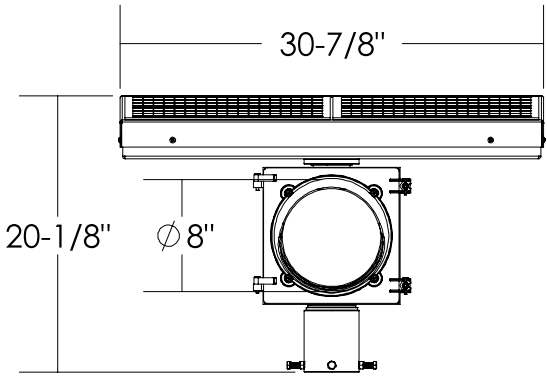

SIDE VIEW

FRONT VIEW

ISO VIEW

TOP VIEW

Dimensions are in Inches $\pm 1/16$ "

FL-1408-40W STANDARD ANGLE SPEC

SIDE VIEW

FRONT VIEW

ISO VIEW

TOP VIEW