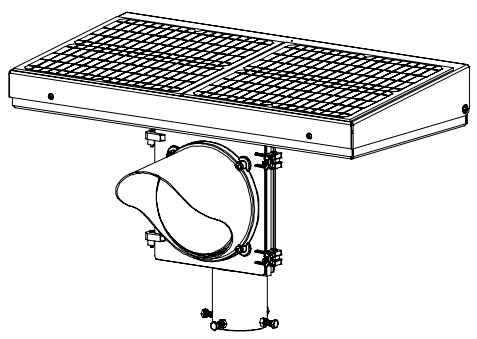

SIDE VIEW

FRONT VIEW

ISO VIEW

TOP VIEW

Dimensions are in Inches $\pm 1/16$ "

FL-1408-40W STANDARD ANGLE SPEC

SIDE VIEW

FRONT VIEW

ISO VIEW

TOP VIEW