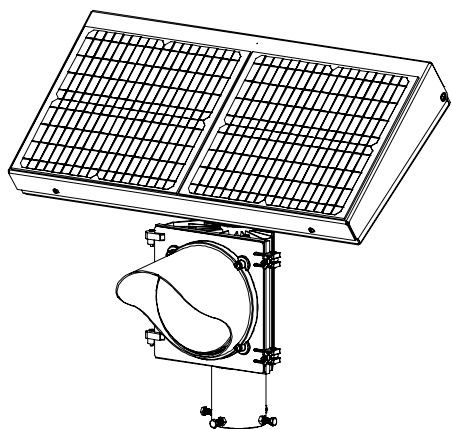

SIDE VIEW

FRONT VIEW

ISO VIEW

TOP VIEW

Dimensions are in Inches $\pm 1/16$ "

FL-1408-40W STANDARD ANGLE SPEC

SIDE VIEW

FRONT VIEW

ISO VIEW

TOP VIEW