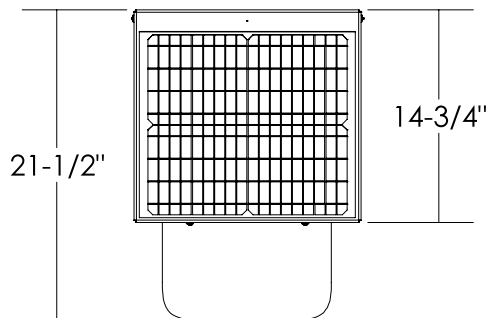

Dimensions are in Inches $\pm 1/16$ "

FL-1412-20W FLAT ANGLE SPEC

SIDE VIEW

FRONT VIEW

ISO VIEW

TOP VIEW

SIDE VIEW

FRONT VIEW

ISO VIEW

TOP VIEW