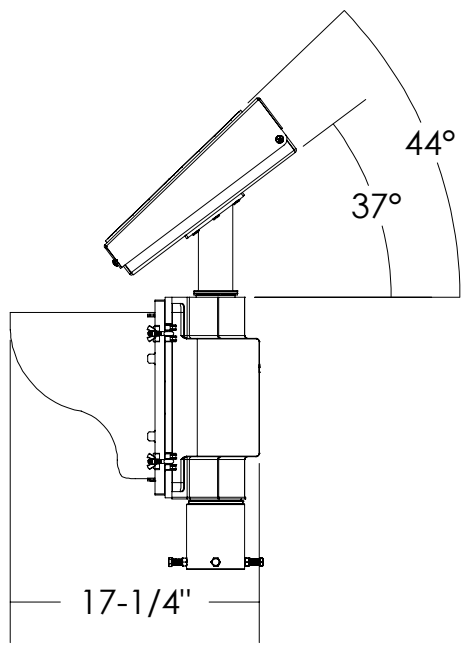

Dimensions are in Inches $\pm 1/16$ "

FL-1412-20W FLAT ANGLE SPEC

SIDE VIEW

FRONT VIEW

ISO VIEW

TOP VIEW

SIDE VIEW

FRONT VIEW

ISO VIEW

TOP VIEW