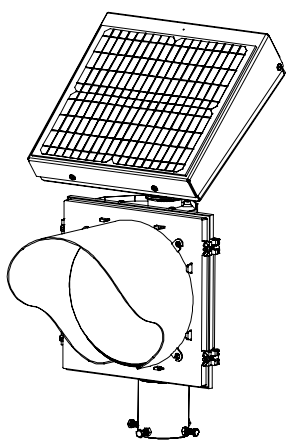

Dimensions are in Inches $\pm 1/16$ "

FL-1412-20W FLAT ANGLE SPEC

SIDE VIEW

FRONT VIEW

ISO VIEW

TOP VIEW

SIDE VIEW

FRONT VIEW

ISO VIEW

TOP VIEW