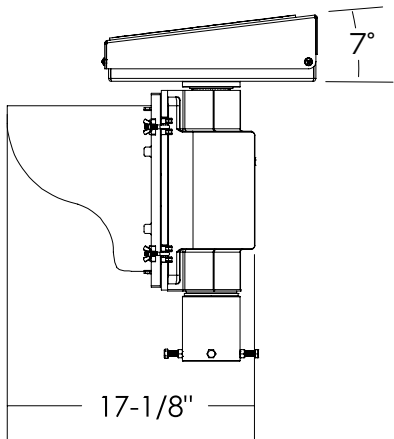

Dimensions are in Inches $\pm 1/16$ "

FL-1412-20W FLAT ANGLE SPEC

SIDE VIEW

FRONT VIEW

ISO VIEW

TOP VIEW

SIDE VIEW

FRONT VIEW

ISO VIEW

TOP VIEW