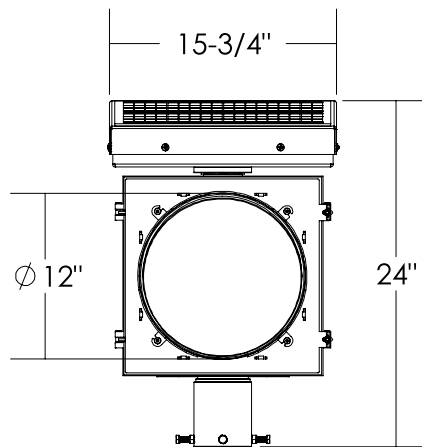

Dimensions are in Inches $\pm 1/16$ "

FL-1412-20W FLAT ANGLE SPEC

SIDE VIEW

FRONT VIEW

ISO VIEW

TOP VIEW

SIDE VIEW

FRONT VIEW

ISO VIEW

TOP VIEW