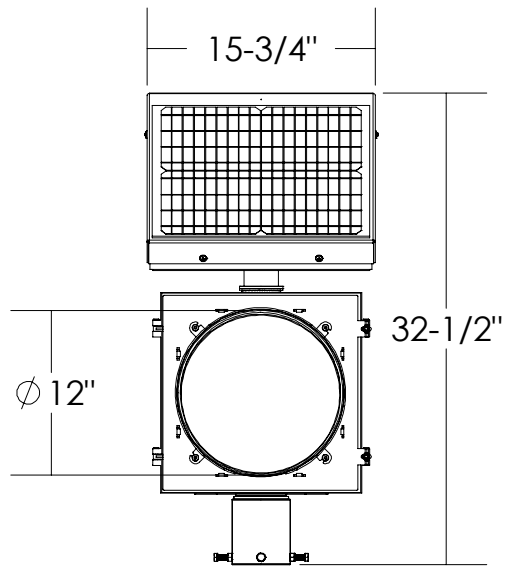

Dimensions are in Inches $\pm 1/16$ "

FL-1412-20W FLAT ANGLE SPEC

SIDE VIEW

FRONT VIEW

ISO VIEW

TOP VIEW

SIDE VIEW

FRONT VIEW

ISO VIEW

TOP VIEW