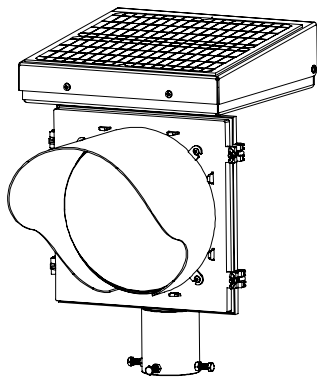

Dimensions are in Inches $\pm 1/16$ "

FL-1412-20W FLAT ANGLE SPEC

SIDE VIEW

FRONT VIEW

ISO VIEW

TOP VIEW

SIDE VIEW

FRONT VIEW

ISO VIEW

TOP VIEW