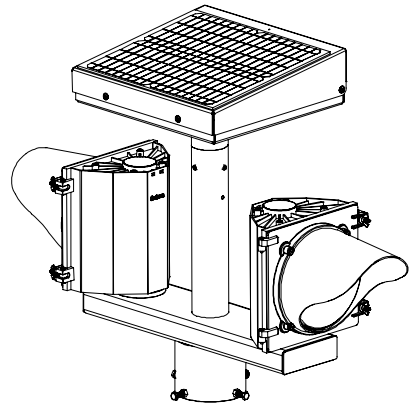

SIDE VIEW

FRONT VIEW

ISO VIEW

TOP VIEW

Dimensions are in Inches $\pm 1/16''$

FL-2408-20W STANDARD ANGLE SPEC

SIDE VIEW FRONT VIEW
ISO VIEW TOP VIEW