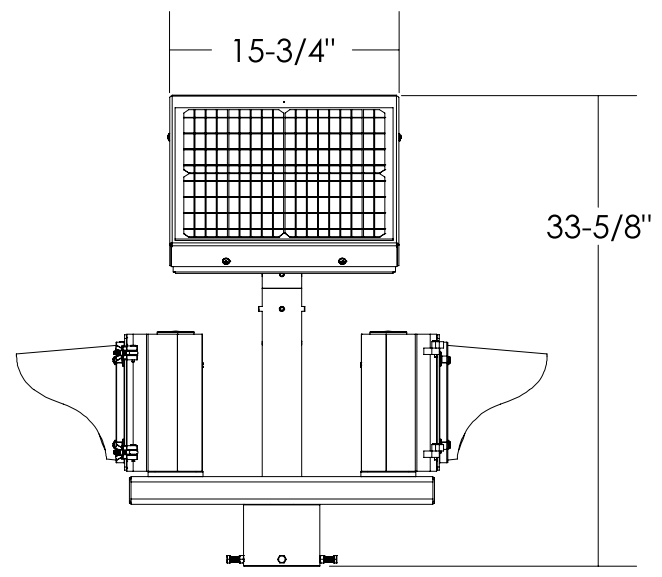

SIDE VIEW

FRONT VIEW

ISO VIEW

TOP VIEW

Dimensions are in Inches $\pm 1/16''$

FL-2408-20W STANDARD ANGLE SPEC

SIDE VIEW FRONT VIEW
ISO VIEW TOP VIEW