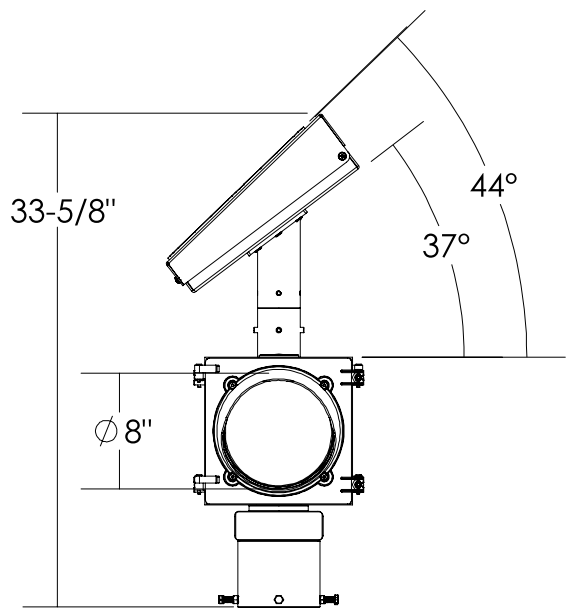

SIDE VIEW

FRONT VIEW

ISO VIEW

TOP VIEW

Dimensions are in Inches $\pm 1/16''$

FL-2408-20W STANDARD ANGLE SPEC

SIDE VIEW FRONT VIEW
ISO VIEW TOP VIEW