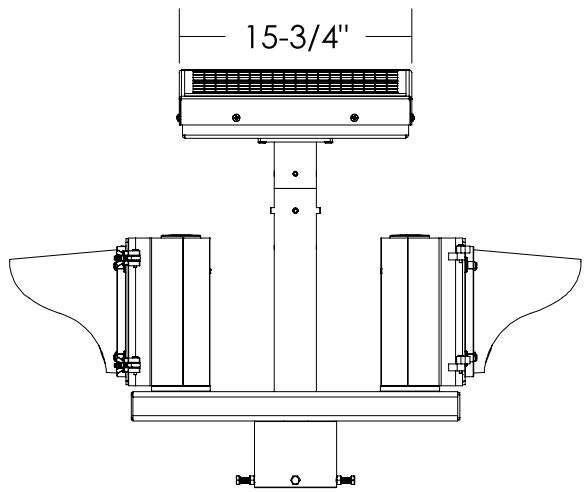

SIDE VIEW

FRONT VIEW

ISO VIEW

TOP VIEW

Dimensions are in Inches $\pm 1/16''$

FL-2408-20W STANDARD ANGLE SPEC

SIDE VIEW FRONT VIEW
ISO VIEW TOP VIEW