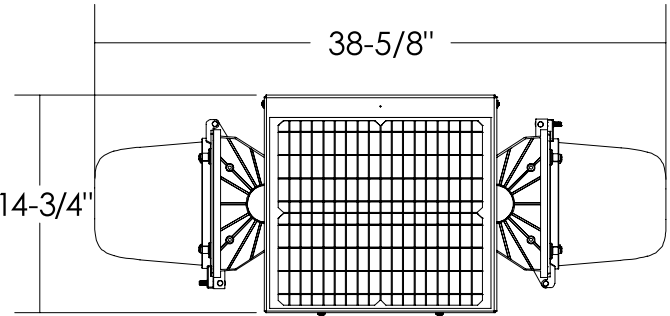

SIDE VIEW

FRONT VIEW

ISO VIEW

TOP VIEW

Dimensions are in Inches $\pm 1/16''$

FL-2408-20W STANDARD ANGLE SPEC

SIDE VIEW FRONT VIEW
ISO VIEW TOP VIEW