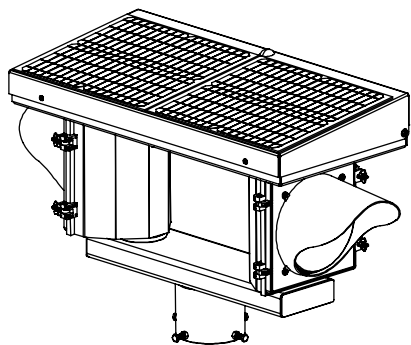

Dimensions are in Inches $\pm 1/16''$

FL-2408-40W FLAT ANGLE SPEC

SIDE VIEW

FRONT VIEW

ISO VIEW

TOP VIEW

Dimensions are in Inches $\pm 1/16$ "

FL-2408-40W STANDARD ANGLE SPEC

SIDE VIEW

FRONT VIEW

ISO VIEW

TOP VIEW