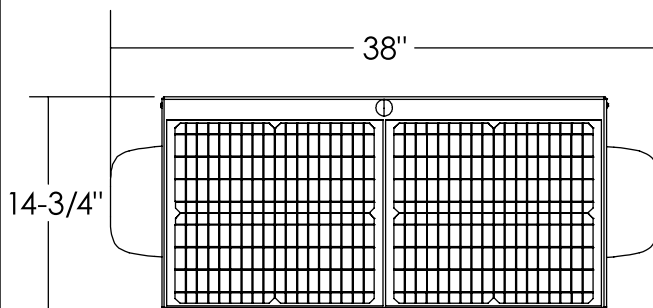

Dimensions are in Inches $\pm 1/16''$

FL-2408-40W FLAT ANGLE SPEC

SIDE VIEW

FRONT VIEW

ISO VIEW

TOP VIEW

Dimensions are in Inches $\pm 1/16$ "

FL-2408-40W STANDARD ANGLE SPEC

SIDE VIEW

FRONT VIEW

ISO VIEW

TOP VIEW