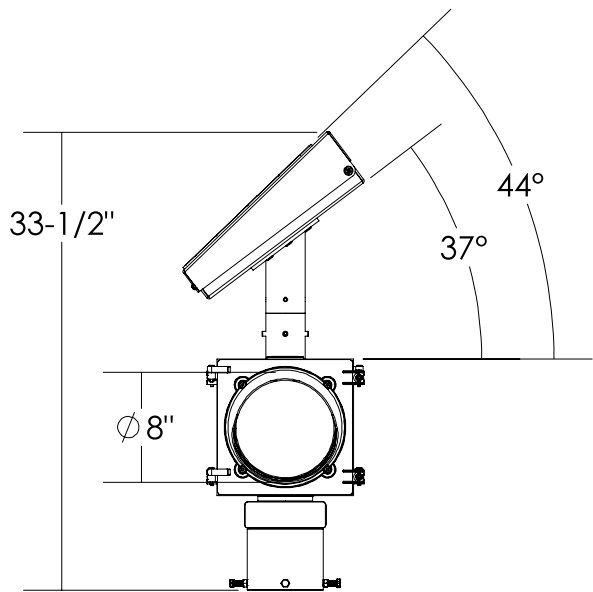

Dimensions are in Inches $\pm 1/16''$

FL-2408-40W FLAT ANGLE SPEC

SIDE VIEW

FRONT VIEW

ISO VIEW

TOP VIEW

Dimensions are in Inches $\pm 1/16$ "

FL-2408-40W STANDARD ANGLE SPEC

SIDE VIEW

FRONT VIEW

ISO VIEW

TOP VIEW