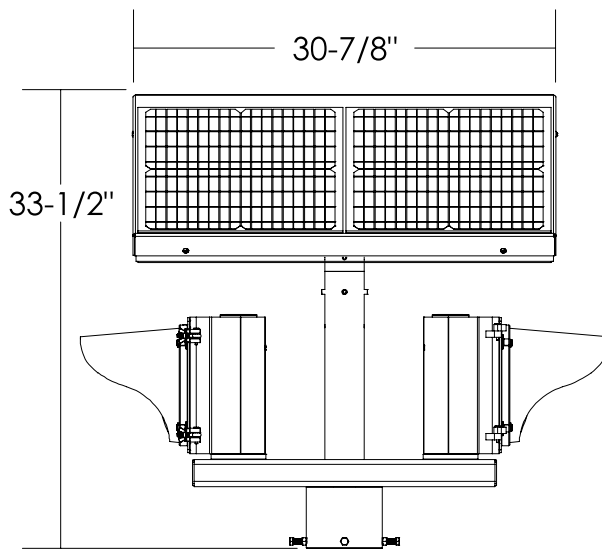

Dimensions are in Inches $\pm 1/16''$

FL-2408-40W FLAT ANGLE SPEC

SIDE VIEW

FRONT VIEW

ISO VIEW

TOP VIEW

Dimensions are in Inches $\pm 1/16$ "

FL-2408-40W STANDARD ANGLE SPEC

SIDE VIEW

FRONT VIEW

ISO VIEW

TOP VIEW