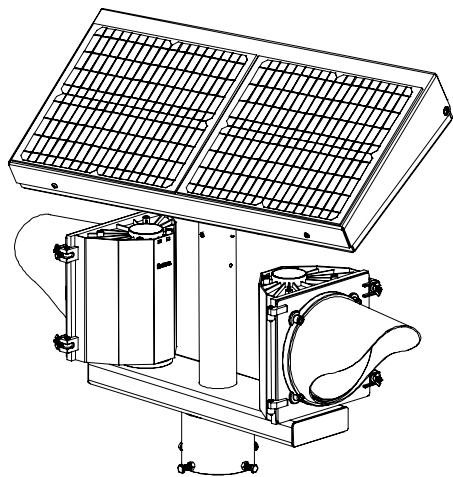

Dimensions are in Inches $\pm 1/16''$

FL-2408-40W FLAT ANGLE SPEC

SIDE VIEW

FRONT VIEW

ISO VIEW

TOP VIEW

Dimensions are in Inches $\pm 1/16$ "

FL-2408-40W STANDARD ANGLE SPEC

SIDE VIEW

FRONT VIEW

ISO VIEW

TOP VIEW