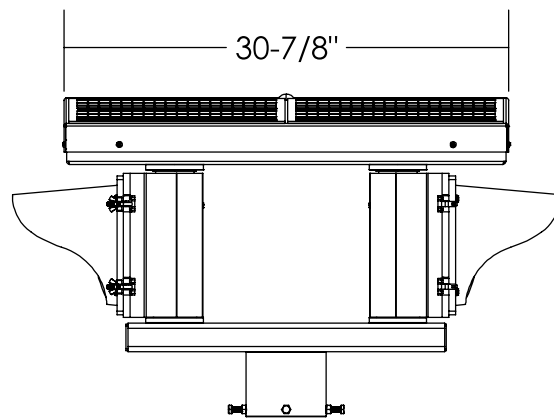

Dimensions are in Inches $\pm 1/16''$

FL-2408-40W FLAT ANGLE SPEC

SIDE VIEW

FRONT VIEW

ISO VIEW

TOP VIEW

Dimensions are in Inches $\pm 1/16$ "

FL-2408-40W STANDARD ANGLE SPEC

SIDE VIEW

FRONT VIEW

ISO VIEW

TOP VIEW