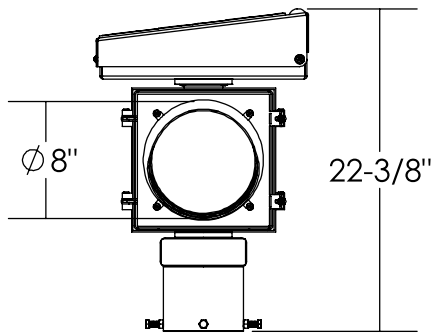

Dimensions are in Inches $\pm 1/16''$

FL-2408-40W FLAT ANGLE SPEC

SIDE VIEW

FRONT VIEW

ISO VIEW

TOP VIEW

Dimensions are in Inches $\pm 1/16$ "

FL-2408-40W STANDARD ANGLE SPEC

SIDE VIEW

FRONT VIEW

ISO VIEW

TOP VIEW