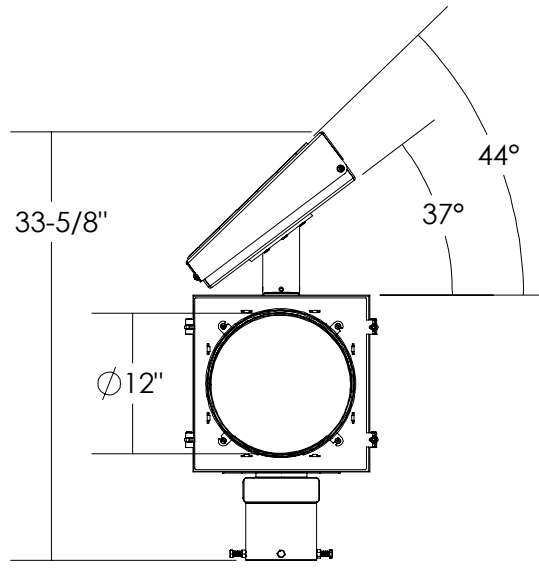

SIDE VIEW

FRONT VIEW

ISO VIEW

TOP VIEW

Dimensions are in Inches $\pm 1/16''$

FL-2412-20W STANDARD ANGLE SPEC

SIDE VIEW

FRONT VIEW

ISO VIEW

TOP VIEW