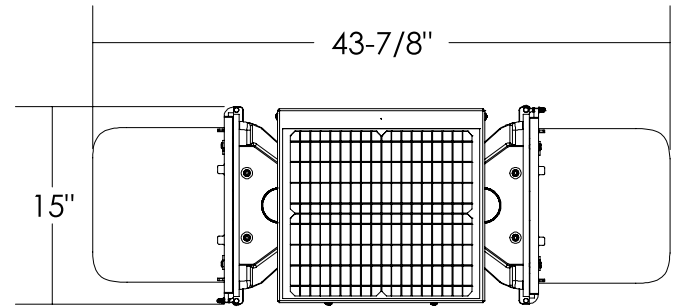

SIDE VIEW

FRONT VIEW

ISO VIEW

TOP VIEW

Dimensions are in Inches $\pm 1/16''$

FL-2412-20W STANDARD ANGLE SPEC

SIDE VIEW

FRONT VIEW

ISO VIEW

TOP VIEW