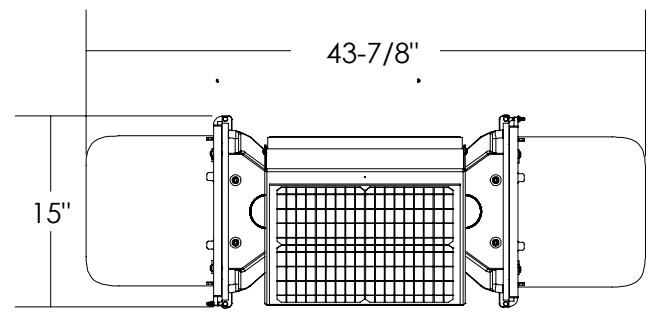

SIDE VIEW

FRONT VIEW

ISO VIEW

TOP VIEW

Dimensions are in Inches $\pm 1/16''$

FL-2412-20W STANDARD ANGLE SPEC

SIDE VIEW

FRONT VIEW

ISO VIEW

TOP VIEW