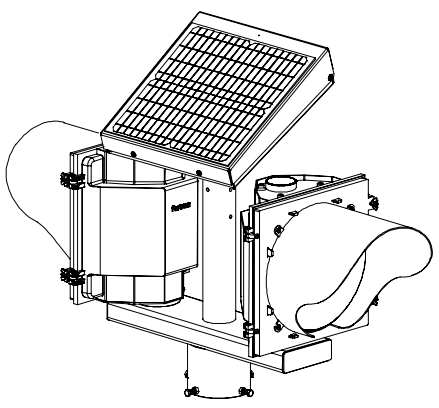

SIDE VIEW

FRONT VIEW

ISO VIEW

TOP VIEW

Dimensions are in Inches $\pm 1/16''$

FL-2412-20W STANDARD ANGLE SPEC

SIDE VIEW

FRONT VIEW

ISO VIEW

TOP VIEW