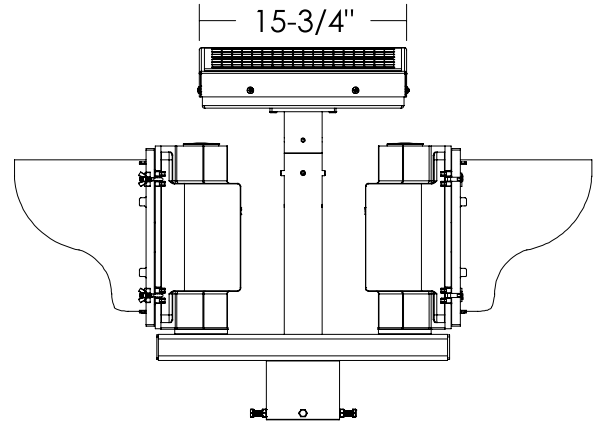

SIDE VIEW

FRONT VIEW

ISO VIEW

TOP VIEW

Dimensions are in Inches $\pm 1/16''$

FL-2412-20W STANDARD ANGLE SPEC

SIDE VIEW

FRONT VIEW

ISO VIEW

TOP VIEW