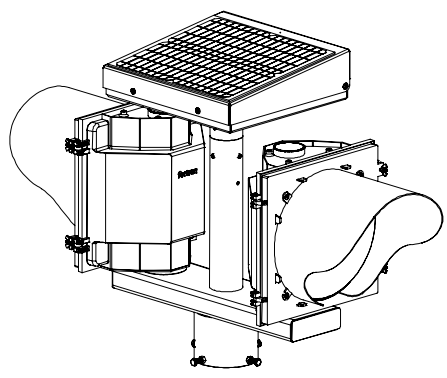

SIDE VIEW

FRONT VIEW

ISO VIEW

TOP VIEW

Dimensions are in Inches $\pm 1/16''$

FL-2412-20W STANDARD ANGLE SPEC

SIDE VIEW

FRONT VIEW

ISO VIEW

TOP VIEW