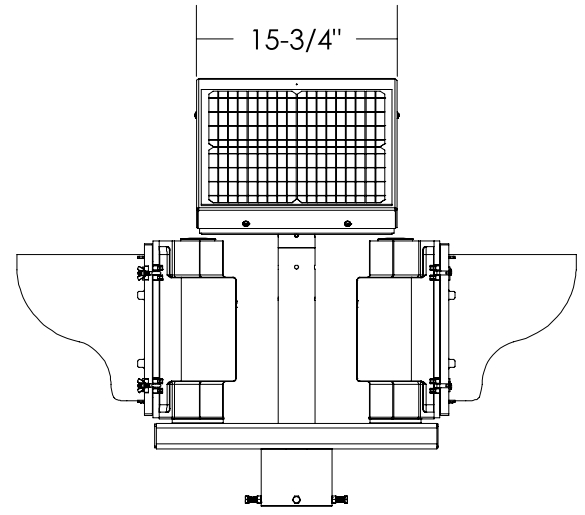

SIDE VIEW

FRONT VIEW

ISO VIEW

TOP VIEW

Dimensions are in Inches $\pm 1/16''$

FL-2412-20W STANDARD ANGLE SPEC

SIDE VIEW

FRONT VIEW

ISO VIEW

TOP VIEW