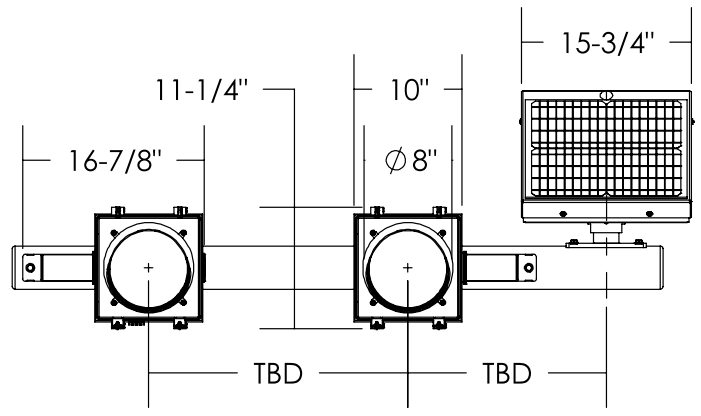

SIDE VIEW

FRONT VIEW

NOTE: $\phi 4.0$ MAST ARM SHOWN FOR REF. ONLY
* - DENOTES DIMS BASED ON MAST ARM DIA.

ISO VIEW

SIDE VIEW

FRONT VIEW

NOTE: $\phi 4.0$ MAST ARM SHOWN FOR REF. ONLY
 * - DENOTES DIMS BASED ON MAST ARM DIA.

ISO VIEW

SIDE VIEW

FRONT VIEW

ISO VIEW