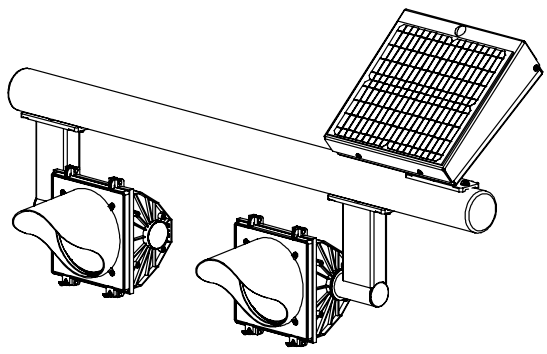

SIDE VIEW

FRONT VIEW

NOTE: $\phi 4.0$ MAST ARM SHOWN FOR REF. ONLY
* - DENOTES DIMS BASED ON MAST ARM DIA.

ISO VIEW

SIDE VIEW

FRONT VIEW

NOTE: $\phi 4.0$ MAST ARM SHOWN FOR REF. ONLY
 * - DENOTES DIMS BASED ON MAST ARM DIA.

ISO VIEW

SIDE VIEW

FRONT VIEW

ISO VIEW