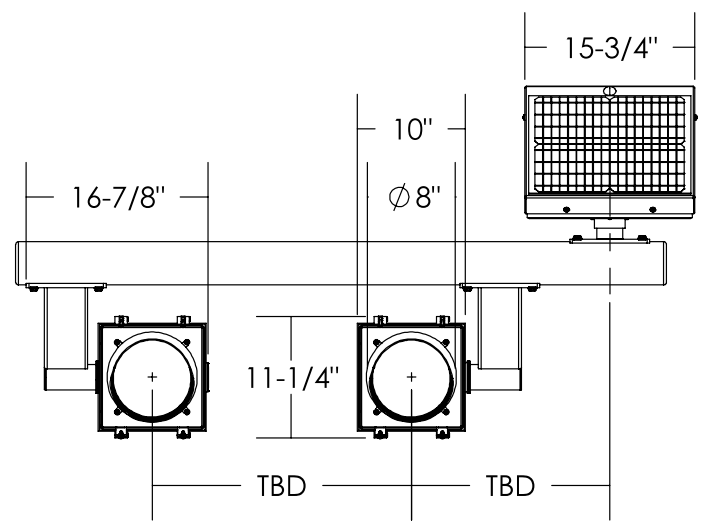

SIDE VIEW

FRONT VIEW

NOTE: $\phi 4.0$ MAST ARM SHOWN FOR REF. ONLY
* - DENOTES DIMS BASED ON MAST ARM DIA.

ISO VIEW

SIDE VIEW

FRONT VIEW

NOTE: $\phi 4.0$ MAST ARM SHOWN FOR REF. ONLY
 * - DENOTES DIMS BASED ON MAST ARM DIA.

ISO VIEW

SIDE VIEW

FRONT VIEW

ISO VIEW