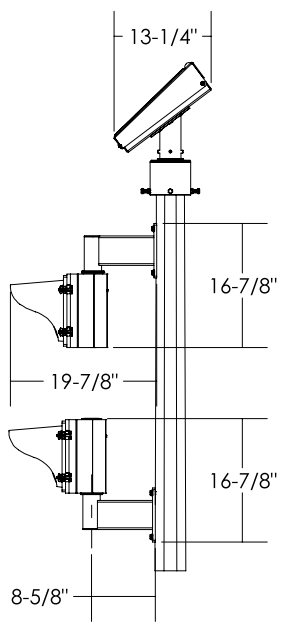

SIDE VIEW

FRONT VIEW

NOTE: $\phi 4.0$ MAST ARM SHOWN FOR REF. ONLY
* - DENOTES DIMS BASED ON MAST ARM DIA.

ISO VIEW

SIDE VIEW

FRONT VIEW

NOTE: $\phi 4.0$ MAST ARM SHOWN FOR REF. ONLY
 * - DENOTES DIMS BASED ON MAST ARM DIA.

ISO VIEW

SIDE VIEW

FRONT VIEW

ISO VIEW