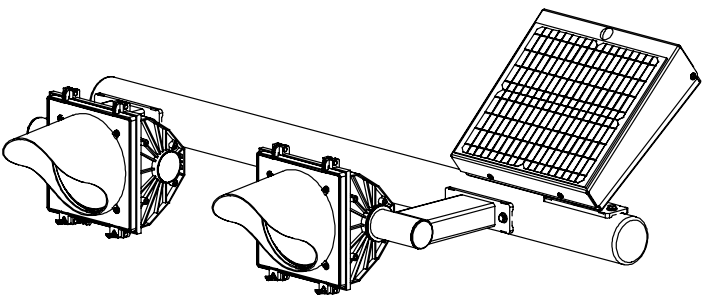

SIDE VIEW

FRONT VIEW

NOTE: $\phi 4.0$ MAST ARM SHOWN FOR REF. ONLY
* - DENOTES DIMS BASED ON MAST ARM DIA.

ISO VIEW

SIDE VIEW

FRONT VIEW

NOTE: $\phi 4.0$ MAST ARM SHOWN FOR REF. ONLY
 * - DENOTES DIMS BASED ON MAST ARM DIA.

ISO VIEW

SIDE VIEW

FRONT VIEW

ISO VIEW