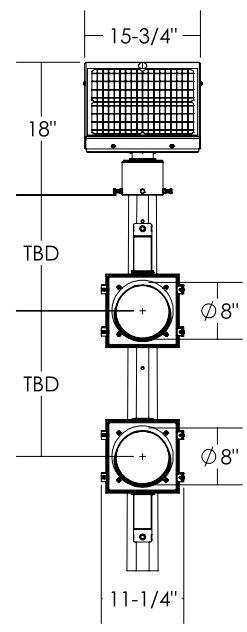

SIDE VIEW

FRONT VIEW

NOTE: $\phi 4.0$ MAST ARM SHOWN FOR REF. ONLY
* - DENOTES DIMS BASED ON MAST ARM DIA.

ISO VIEW

SIDE VIEW

FRONT VIEW

NOTE: $\phi 4.0$ MAST ARM SHOWN FOR REF. ONLY
 * - DENOTES DIMS BASED ON MAST ARM DIA.

ISO VIEW

SIDE VIEW

FRONT VIEW

ISO VIEW