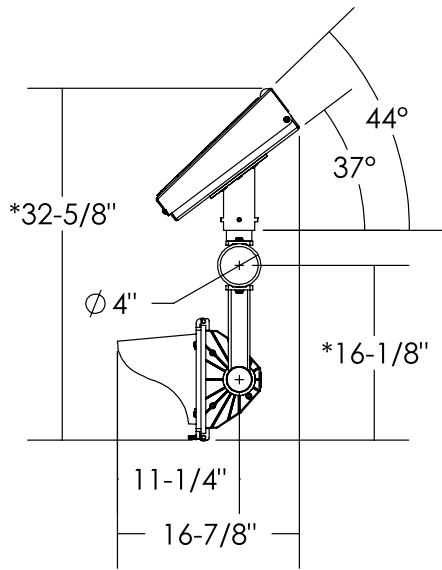

SIDE VIEW

FRONT VIEW

NOTE: $\phi 4.0$ MAST ARM SHOWN FOR REF. ONLY
* - DENOTES DIMS BASED ON MAST ARM DIA.

ISO VIEW

SIDE VIEW

FRONT VIEW

NOTE: $\phi 4.0$ MAST ARM SHOWN FOR REF. ONLY
 * - DENOTES DIMS BASED ON MAST ARM DIA.

ISO VIEW

SIDE VIEW

FRONT VIEW

ISO VIEW