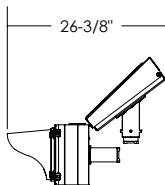

\* - MOUNTED ON A  $\varnothing 4"$  MAST ARM

ISO VIEW

FRONT VIEW

SIDE VIEW

Dimensions are in Inches  $\pm 1/16"$

FL-3408-DM SPEC 40W, VERTICAL

\* - MOUNTED ON A  $\phi 4$ " MAST ARM

ISO VIEW

FRONT VIEW

SIDE VIEW

Dimensions are in Inches  $\pm 1/16"$

FL-3408-DM SPEC 40W, HORIZONTAL