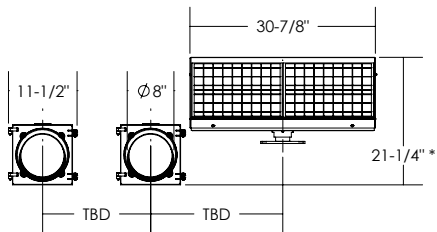

\* - MOUNTED ON A  $\varnothing 4"$  MAST ARM

ISO VIEW

FRONT VIEW

SIDE VIEW

Dimensions are in Inches  $\pm 1/16"$

FL-3408-DM SPEC 40W, VERTICAL

\* - MOUNTED ON A  $\phi 4$ " MAST ARM

ISO VIEW

FRONT VIEW

SIDE VIEW

Dimensions are in Inches  $\pm 1/16"$

FL-3408-DM SPEC 40W, HORIZONTAL