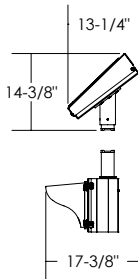

\* - MOUNTED ON A  $\varnothing 4"$  MAST ARM

ISO VIEW

FRONT VIEW

SIDE VIEW

Dimensions are in Inches  $\pm 1/16"$

FL-3408-DM SPEC 40W, VERTICAL

\* - MOUNTED ON A  $\phi 4$ " MAST ARM

ISO VIEW

FRONT VIEW

SIDE VIEW

Dimensions are in Inches  $\pm 1/16"$

FL-3408-DM SPEC 40W, HORIZONTAL