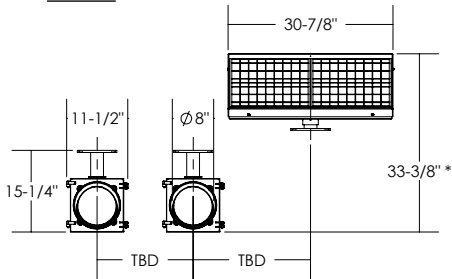

\* - MOUNTED ON A  $\varnothing 4"$  MAST ARM

ISO VIEW

FRONT VIEW

SIDE VIEW

Dimensions are in Inches  $\pm 1/16"$

FL-3408-DM SPEC 40W, VERTICAL

\* - MOUNTED ON A  $\phi 4$ " MAST ARM

ISO VIEW

FRONT VIEW

SIDE VIEW

Dimensions are in Inches  $\pm 1/16"$

FL-3408-DM SPEC 40W, HORIZONTAL