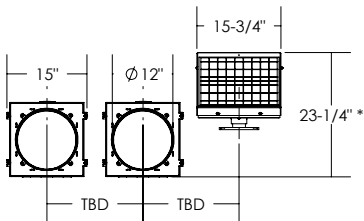

* - MOUNTED ON A $\phi 4$ " MAST ARM

ISO VIEW

FRONT VIEW

SIDE VIEW

Dimensions are in Inches $\pm 1/16$ "

FL-3412-DM SPEC 20W, VERTICAL

* - MOUNTED ON A $\phi 4$ " MAST ARM

ISO VIEW

FRONT VIEW

SIDE VIEW

Dimensions are in Inches $\pm 1/16$ "

FL-3412-DM SPEC 20W, HORIZONTAL