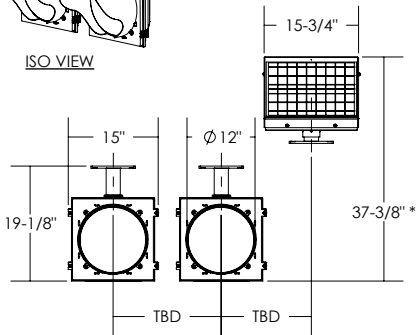

* - MOUNTED ON A $\phi 4$ " MAST ARM

ISO VIEW

FRONT VIEW

SIDE VIEW

Dimensions are in Inches $\pm 1/16$ "

FL-3412-DM SPEC 20W, VERTICAL

* - MOUNTED ON A $\phi 4$ " MAST ARM

ISO VIEW

FRONT VIEW

SIDE VIEW

Dimensions are in Inches $\pm 1/16$ "

FL-3412-DM SPEC 20W, HORIZONTAL