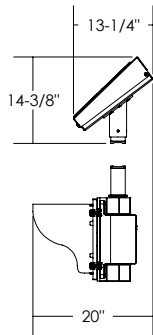

* - MOUNTED ON A $\phi 4$ " MAST ARM

ISO VIEW

FRONT VIEW

SIDE VIEW

Dimensions are in Inches $\pm 1/16$ "

FL-3412-DM SPEC 20W, VERTICAL

* - MOUNTED ON A $\phi 4$ " MAST ARM

ISO VIEW

FRONT VIEW

SIDE VIEW

Dimensions are in Inches $\pm 1/16$ "

FL-3412-DM SPEC 20W, HORIZONTAL