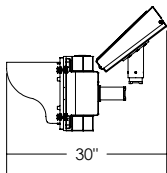

* - MOUNTED ON A $\phi 4$ " MAST ARM

ISO VIEW

FRONT VIEW

SIDE VIEW

Dimensions are in Inches $\pm 1/16$ "

FL-3412-DM SPEC 20W, VERTICAL

* - MOUNTED ON A $\phi 4$ " MAST ARM

ISO VIEW

FRONT VIEW

SIDE VIEW

Dimensions are in Inches $\pm 1/16$ "

FL-3412-DM SPEC 20W, HORIZONTAL