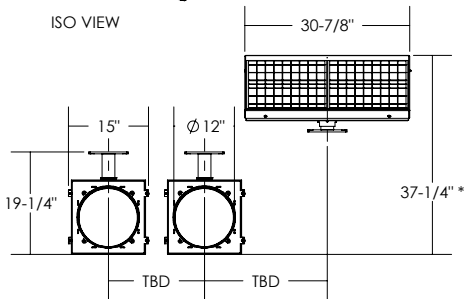

* - MOUNTED ON A $\phi 4$ " MAST ARM

ISO VIEW

FRONT VIEW

SIDE VIEW

Dimensions are in Inches $\pm 1/16$ "

FL-3412-DM SPEC 40W, VERTICAL

* - MOUNTED ON A $\phi 4$ " MAST ARM

ISO VIEW

FRONT VIEW

SIDE VIEW

Dimensions are in Inches $\pm 1/16$ "

FL-3412-DM SPEC 40W, HORIZONTAL