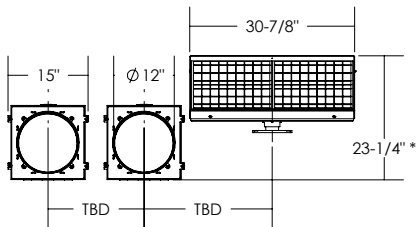

* - MOUNTED ON A $\phi 4$ " MAST ARM

ISO VIEW

FRONT VIEW

SIDE VIEW

Dimensions are in Inches $\pm 1/16$ "

FL-3412-DM SPEC 40W, VERTICAL

* - MOUNTED ON A $\phi 4$ " MAST ARM

ISO VIEW

FRONT VIEW

SIDE VIEW

Dimensions are in Inches $\pm 1/16$ "

FL-3412-DM SPEC 40W, HORIZONTAL