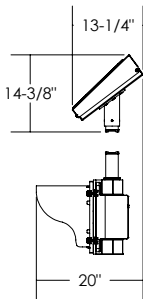

* - MOUNTED ON A $\phi 4$ " MAST ARM

ISO VIEW

FRONT VIEW

SIDE VIEW

Dimensions are in Inches $\pm 1/16$ "

FL-3412-DM SPEC 40W, VERTICAL

* - MOUNTED ON A $\phi 4$ " MAST ARM

ISO VIEW

FRONT VIEW

SIDE VIEW

Dimensions are in Inches $\pm 1/16$ "

FL-3412-DM SPEC 40W, HORIZONTAL