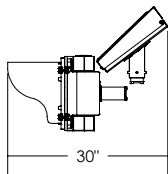

* - MOUNTED ON A $\phi 4$ " MAST ARM

ISO VIEW

FRONT VIEW

SIDE VIEW

Dimensions are in Inches $\pm 1/16$ "

FL-3412-DM SPEC 40W, VERTICAL

* - MOUNTED ON A $\phi 4$ " MAST ARM

ISO VIEW

FRONT VIEW

SIDE VIEW

Dimensions are in Inches $\pm 1/16$ "

FL-3412-DM SPEC 40W, HORIZONTAL