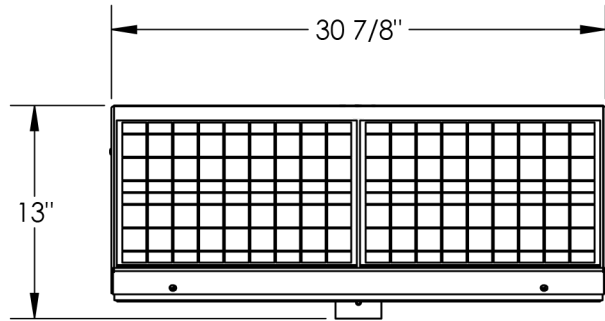

24", 30", 36" or 48" STOP SIGN - 40W

40W SOLAR ENGINE DETAIL