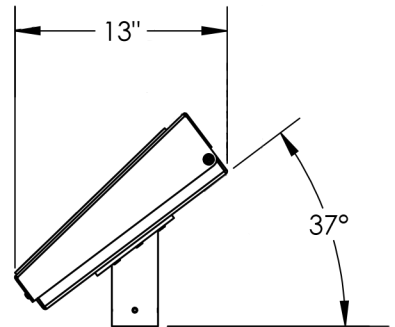

24", 30", 36" or 48" STOP SIGN - 40W

40W SOLAR ENGINE DETAIL