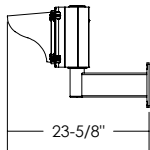

28-1/2"

Ø8"

16-7/8"

Ø8"

FRONT VIEW

23-5/8"

23-5/8"

SIDE VIEW

ISO VIEW

Dimensions are in Inches $\pm 1/16''$

FL SPEC 20W