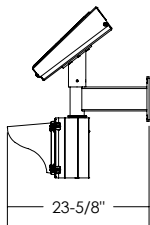

28-1/2"

Ø8"

16-7/8"

Ø8"

FRONT VIEW

23-5/8"

23-5/8"

SIDE VIEW

ISO VIEW

Dimensions are in Inches $\pm 1/16''$

FL SPEC 20W