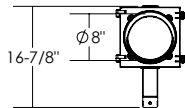

28-1/2"

Ø8"

16-7/8"

Ø8"

FRONT VIEW

23-5/8"

23-5/8"

SIDE VIEW

ISO VIEW

Dimensions are in Inches $\pm 1/16''$

FL SPEC 20W