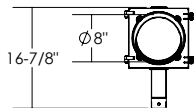

FRONT VIEW

SIDE VIEW

ISO VIEW

Dimensions are in Inches $\pm 1/16"$

FL SPEC 40W