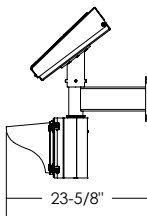

FRONT VIEW

SIDE VIEW

ISO VIEW

Dimensions are in Inches $\pm 1/16"$

FL SPEC 40W