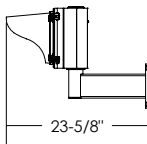

FRONT VIEW

SIDE VIEW

ISO VIEW

Dimensions are in Inches $\pm 1/16"$

FL SPEC 40W