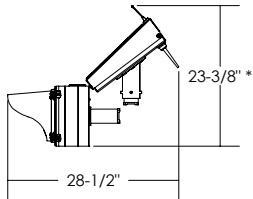

\* - MOUNTED ON A  $\varnothing 4$ " MAST ARM

ISO VIEW

FRONT VIEW

SIDE VIEW

Dimensions are in Inches  $\pm 1/16$ "

SZ-3408-DM SPEC 40W, VERTICAL

\* - MOUNTED ON A  $\phi 4$ " MAST ARM

ISO VIEW

FRONT VIEW

SIDE VIEW

Dimensions are in Inches  $\pm 1/16$ "

SZ-3408-DM SPEC 40W, HORIZONTAL