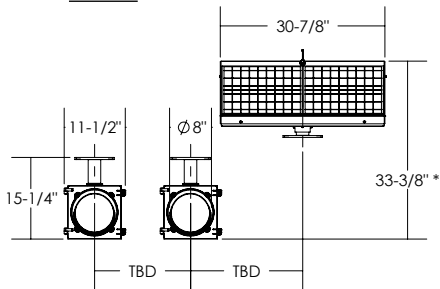

\* - MOUNTED ON A  $\varnothing 4$ " MAST ARM

ISO VIEW

FRONT VIEW

SIDE VIEW

Dimensions are in Inches  $\pm 1/16$ "

SZ-3408-DM SPEC 40W, VERTICAL

\* - MOUNTED ON A  $\phi 4$ " MAST ARM

ISO VIEW

FRONT VIEW

SIDE VIEW

Dimensions are in Inches  $\pm 1/16$ "

SZ-3408-DM SPEC 40W, HORIZONTAL