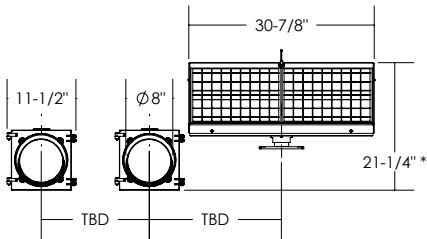

\* - MOUNTED ON A  $\varnothing 4$ " MAST ARM

ISO VIEW

FRONT VIEW

SIDE VIEW

Dimensions are in Inches  $\pm 1/16$ "

SZ-3408-DM SPEC 40W, VERTICAL

\* - MOUNTED ON A  $\phi 4$ " MAST ARM

ISO VIEW

FRONT VIEW

SIDE VIEW

Dimensions are in Inches  $\pm 1/16$ "

SZ-3408-DM SPEC 40W, HORIZONTAL