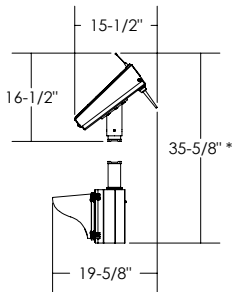

\* - MOUNTED ON A  $\varnothing 4$ " MAST ARM

ISO VIEW

FRONT VIEW

SIDE VIEW

Dimensions are in Inches  $\pm 1/16$ "

SZ-3408-DM SPEC 40W, VERTICAL

\* - MOUNTED ON A  $\phi 4$ " MAST ARM

ISO VIEW

FRONT VIEW

SIDE VIEW

Dimensions are in Inches  $\pm 1/16$ "

SZ-3408-DM SPEC 40W, HORIZONTAL