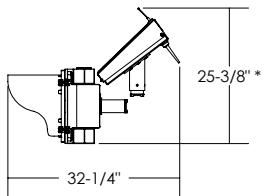

* - MOUNTED ON A $\phi 4$ " MAST ARM

ISO VIEW

FRONT VIEW

SIDE VIEW

Dimensions are in Inches $\pm 1/16$ "

SZ-3412-DM SPEC 20W, VERTICAL

* - MOUNTED ON A $\phi 4$ " MAST ARM

ISO VIEW

FRONT VIEW

SIDE VIEW

Dimensions are in Inches $\pm 1/16$ "

SZ-3412-DM SPEC 20W, HORIZONTAL