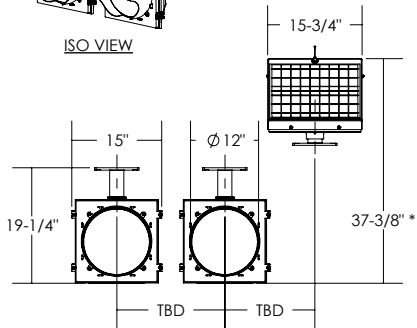

* - MOUNTED ON A $\phi 4$ " MAST ARM

ISO VIEW

FRONT VIEW

SIDE VIEW

Dimensions are in Inches $\pm 1/16$ "

SZ-3412-DM SPEC 20W, VERTICAL

* - MOUNTED ON A $\phi 4$ " MAST ARM

ISO VIEW

FRONT VIEW

SIDE VIEW

Dimensions are in Inches $\pm 1/16$ "

SZ-3412-DM SPEC 20W, HORIZONTAL