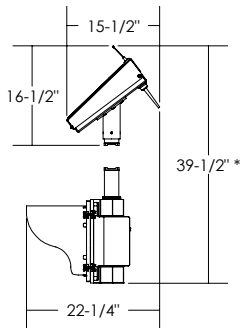

* - MOUNTED ON A $\phi 4$ " MAST ARM

ISO VIEW

FRONT VIEW

SIDE VIEW

Dimensions are in Inches $\pm 1/16$ "

SZ-3412-DM SPEC 20W, VERTICAL

* - MOUNTED ON A $\phi 4$ " MAST ARM

ISO VIEW

FRONT VIEW

SIDE VIEW

Dimensions are in Inches $\pm 1/16$ "

SZ-3412-DM SPEC 20W, HORIZONTAL