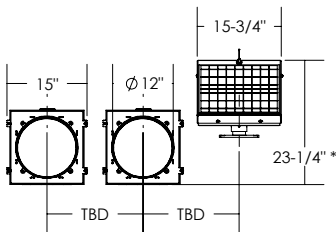

* - MOUNTED ON A $\phi 4$ " MAST ARM

ISO VIEW

FRONT VIEW

SIDE VIEW

Dimensions are in Inches $\pm 1/16$ "

SZ-3412-DM SPEC 20W, VERTICAL

* - MOUNTED ON A $\phi 4$ " MAST ARM

ISO VIEW

FRONT VIEW

SIDE VIEW

Dimensions are in Inches $\pm 1/16$ "

SZ-3412-DM SPEC 20W, HORIZONTAL