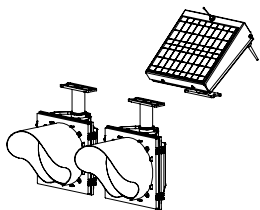

* - MOUNTED ON A $\phi 4$ " MAST ARM

ISO VIEW

FRONT VIEW

SIDE VIEW

Dimensions are in Inches $\pm 1/16$ "

SZ-3412-DM SPEC 20W, VERTICAL

* - MOUNTED ON A $\phi 4$ " MAST ARM

ISO VIEW

FRONT VIEW

SIDE VIEW

Dimensions are in Inches $\pm 1/16$ "

SZ-3412-DM SPEC 20W, HORIZONTAL