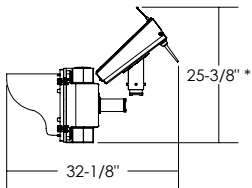

* - MOUNTED ON A $\phi 4$ " MAST ARM

ISO VIEW

FRONT VIEW

SIDE VIEW

Dimensions are in Inches $\pm 1/16$ "

SZ-3412-DM SPEC 40W, VERTICAL

* - MOUNTED ON A $\phi 4$ " MAST ARM

ISO VIEW

FRONT VIEW

SIDE VIEW

Dimensions are in Inches $\pm 1/16"$

SZ-3412-DM SPEC 40W, HORIZONTAL