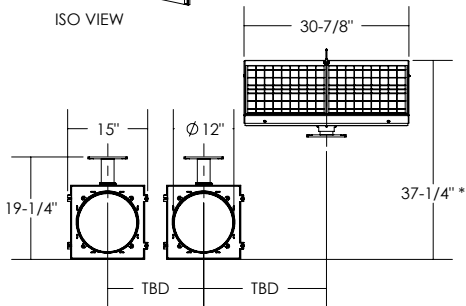

* - MOUNTED ON A $\phi 4$ " MAST ARM

ISO VIEW

FRONT VIEW

SIDE VIEW

Dimensions are in Inches $\pm 1/16$ "

SZ-3412-DM SPEC 40W, VERTICAL

* - MOUNTED ON A $\phi 4$ " MAST ARM

ISO VIEW

FRONT VIEW

SIDE VIEW

Dimensions are in Inches $\pm 1/16"$

SZ-3412-DM SPEC 40W, HORIZONTAL