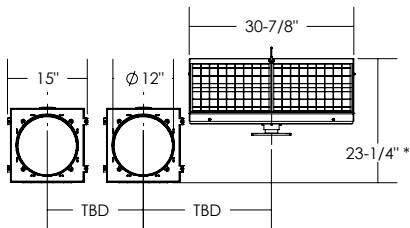

* - MOUNTED ON A $\phi 4$ " MAST ARM

ISO VIEW

FRONT VIEW

SIDE VIEW

Dimensions are in Inches $\pm 1/16$ "

SZ-3412-DM SPEC 40W, VERTICAL

* - MOUNTED ON A $\phi 4$ " MAST ARM

ISO VIEW

FRONT VIEW

SIDE VIEW

Dimensions are in Inches $\pm 1/16"$

SZ-3412-DM SPEC 40W, HORIZONTAL