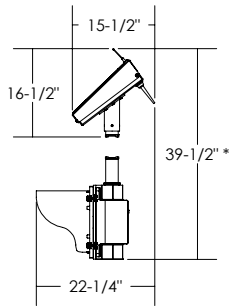

* - MOUNTED ON A $\phi 4$ " MAST ARM

ISO VIEW

FRONT VIEW

SIDE VIEW

Dimensions are in Inches $\pm 1/16$ "

SZ-3412-DM SPEC 40W, VERTICAL

* - MOUNTED ON A $\phi 4$ " MAST ARM

ISO VIEW

FRONT VIEW

SIDE VIEW

Dimensions are in Inches $\pm 1/16"$

SZ-3412-DM SPEC 40W, HORIZONTAL