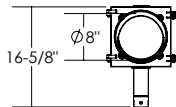

FRONT VIEW

SIDE VIEW

ISO VIEW

Dimensions are in Inches $\pm 1/16"$

SZ SPEC 20W