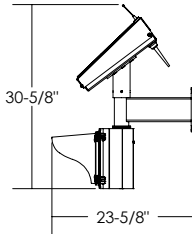

FRONT VIEW

SIDE VIEW

ISO VIEW

Dimensions are in Inches $\pm 1/16"$

SZ SPEC 20W