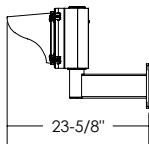

FRONT VIEW

SIDE VIEW

ISO VIEW

Dimensions are in Inches  $\pm 1/16"$

SZ SPEC 40W