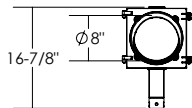

FRONT VIEW

SIDE VIEW

ISO VIEW

Dimensions are in Inches  $\pm 1/16"$

SZ SPEC 40W