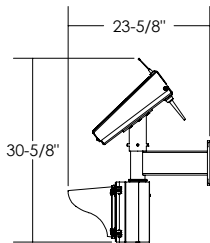

FRONT VIEW

SIDE VIEW

ISO VIEW

Dimensions are in Inches  $\pm 1/16"$

SZ SPEC 40W