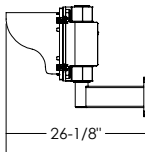

ISO VIEW

Dimensions are in Inches $\pm 1/16"$

SZ-7412 SPEC 20W