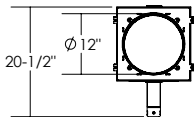

ISO VIEW

Dimensions are in Inches $\pm 1/16"$

SZ-7412 SPEC 20W