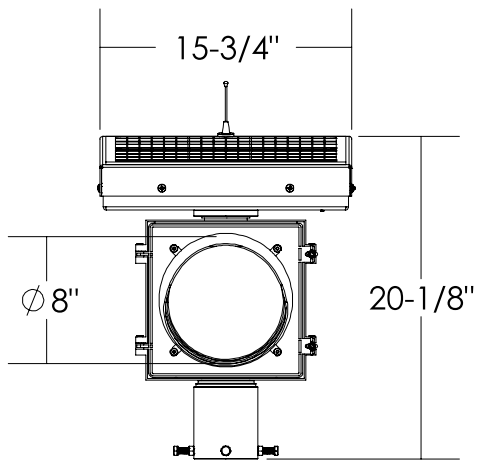

Dimensions are in Inches $\pm 1/16$ "

AB-1408-20W FLAT MOUNT SPEC

SIDE VIEW

FRONT VIEW

ISO VIEW

TOP VIEW