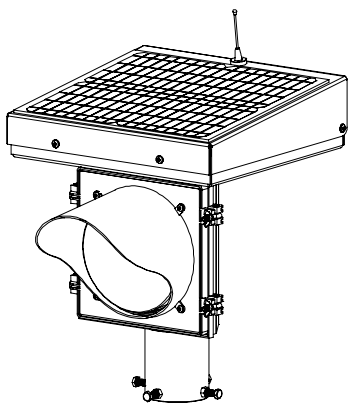

Dimensions are in Inches $\pm 1/16$ "

AB-1408-20W FLAT MOUNT SPEC

SIDE VIEW

FRONT VIEW

ISO VIEW

TOP VIEW