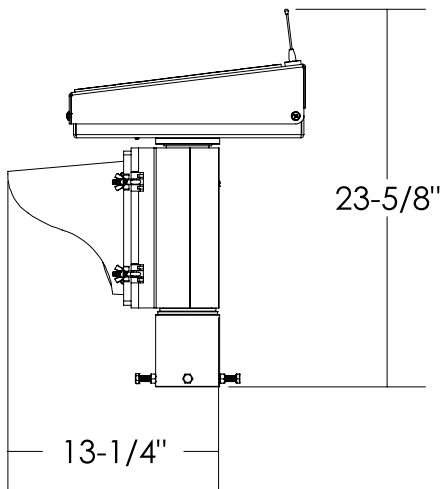

Dimensions are in Inches $\pm 1/16$ "

AB-1408-20W FLAT MOUNT SPEC

SIDE VIEW

FRONT VIEW

ISO VIEW

TOP VIEW