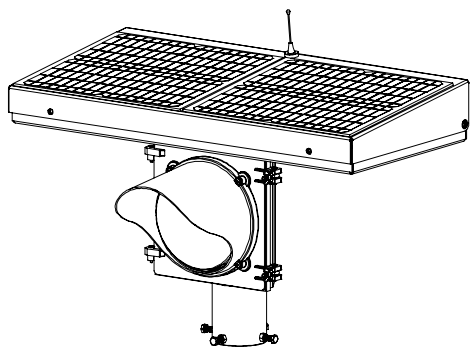

Dimensions are in Inches $\pm 1/16''$

AB-1408-40W FLAT ANGLE SPEC

SIDE VIEW

FRONT VIEW

ISO VIEW

TOP VIEW