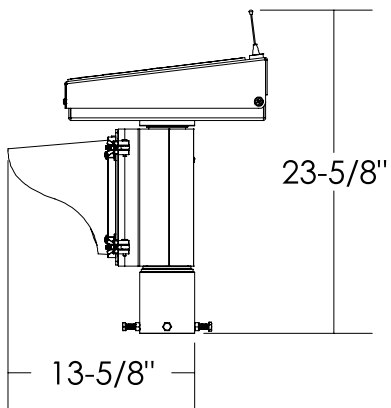

Dimensions are in Inches $\pm 1/16''$

AB-1408-40W FLAT ANGLE SPEC

SIDE VIEW

FRONT VIEW

ISO VIEW

TOP VIEW