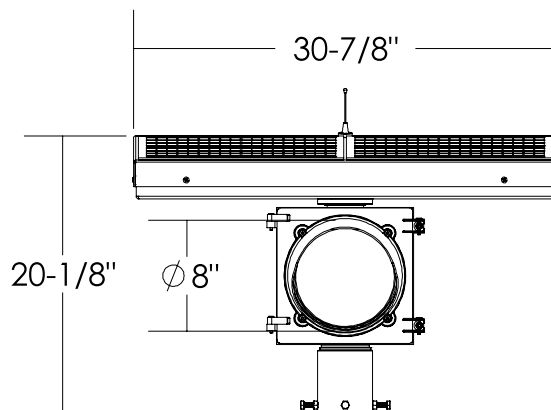

Dimensions are in Inches $\pm 1/16''$

AB-1408-40W FLAT ANGLE SPEC

SIDE VIEW

FRONT VIEW

ISO VIEW

TOP VIEW