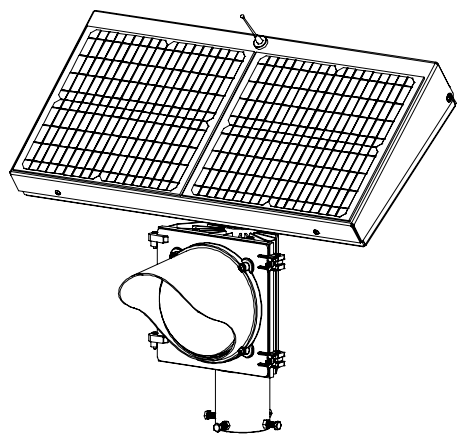

Dimensions are in Inches $\pm 1/16$ "

AB-1408-40W STANDARD ANGLE SPEC

SIDE VIEW

FRONT VIEW

ISO VIEW

TOP VIEW