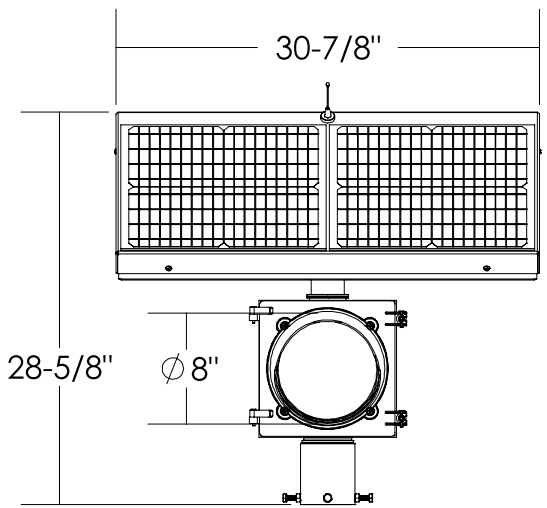

Dimensions are in Inches $\pm 1/16$ "

AB-1408-40W STANDARD ANGLE SPEC

SIDE VIEW

FRONT VIEW

ISO VIEW

TOP VIEW