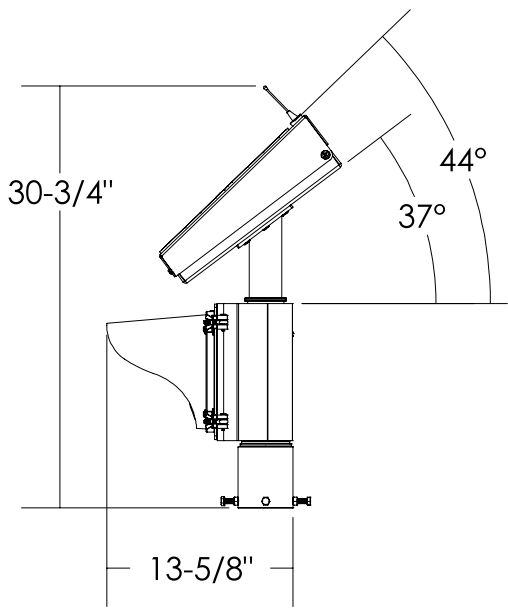

Dimensions are in Inches $\pm 1/16$ "

AB-1408-40W STANDARD ANGLE SPEC

SIDE VIEW

FRONT VIEW

ISO VIEW

TOP VIEW