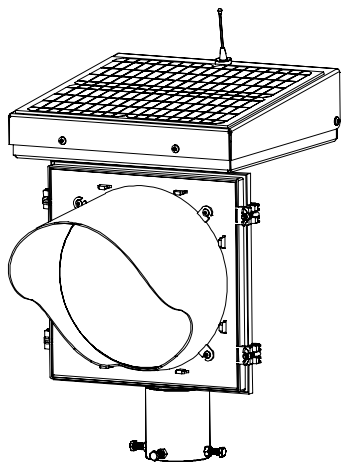

Dimensions are in Inches $\pm 1/16$ "

AB-1412-20W FLAT ANGLE SPEC

SIDE VIEW

FRONT VIEW

ISO VIEW

TOP VIEW