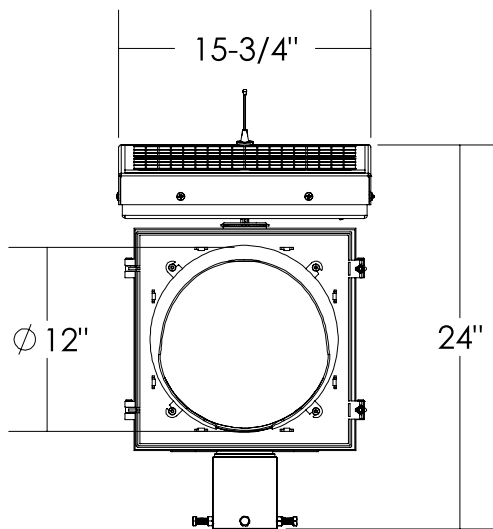

Dimensions are in Inches $\pm 1/16$ "

AB-1412-20W FLAT ANGLE SPEC

SIDE VIEW

FRONT VIEW

ISO VIEW

TOP VIEW