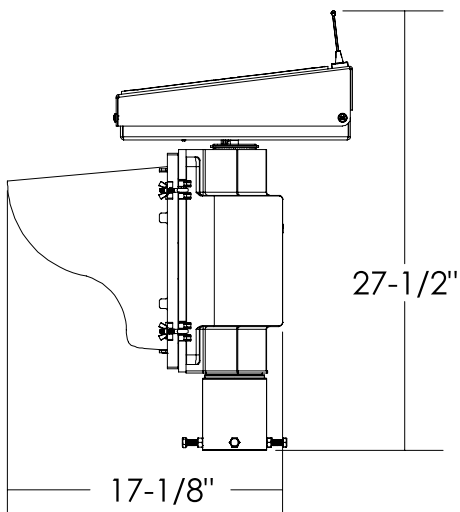

Dimensions are in Inches $\pm 1/16$ "

AB-1412-20W FLAT ANGLE SPEC

SIDE VIEW

FRONT VIEW

ISO VIEW

TOP VIEW