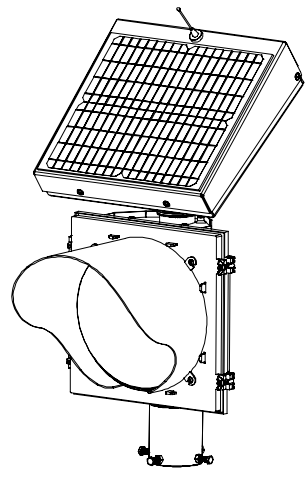

Dimensions are in Inches $\pm 1/16$ " AB-1412-20W STANDARD ANGLE SPEC

SIDE VIEW

FRONT VIEW

ISO VIEW

TOP VIEW