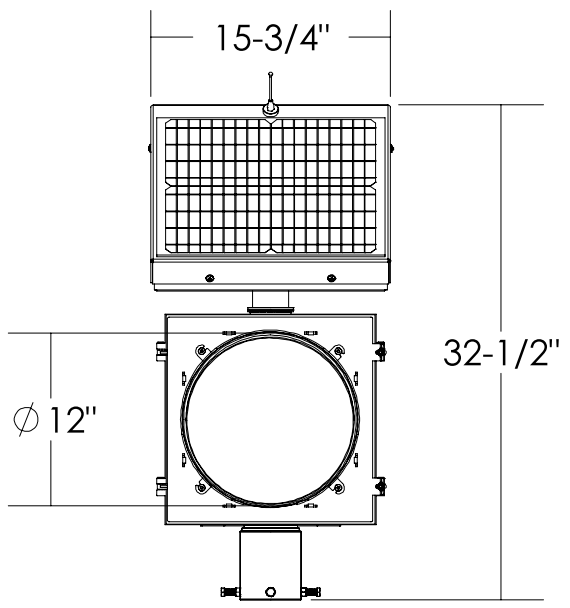

Dimensions are in Inches $\pm 1/16$ " AB-1412-20W STANDARD ANGLE SPEC

SIDE VIEW

FRONT VIEW

ISO VIEW

TOP VIEW