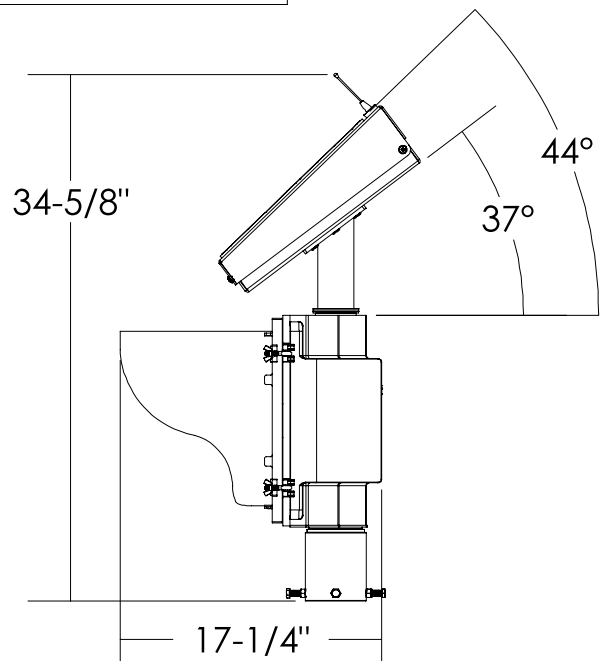

Dimensions are in Inches $\pm 1/16$ " AB-1412-20W STANDARD ANGLE SPEC

SIDE VIEW

FRONT VIEW

ISO VIEW

TOP VIEW