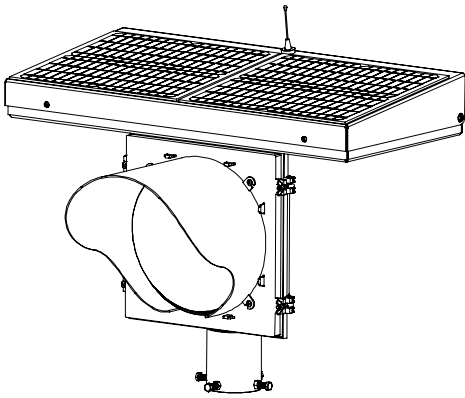

Dimensions are in Inches $\pm 1/16$ "

AB-1412-40W FLAT ANGLE SPEC

SIDE VIEW

FRONT VIEW

ISO VIEW

TOP VIEW