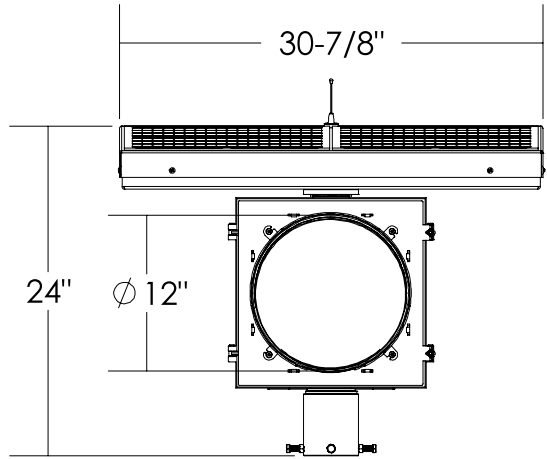

Dimensions are in Inches $\pm 1/16$ "

AB-1412-40W FLAT ANGLE SPEC

SIDE VIEW

FRONT VIEW

ISO VIEW

TOP VIEW