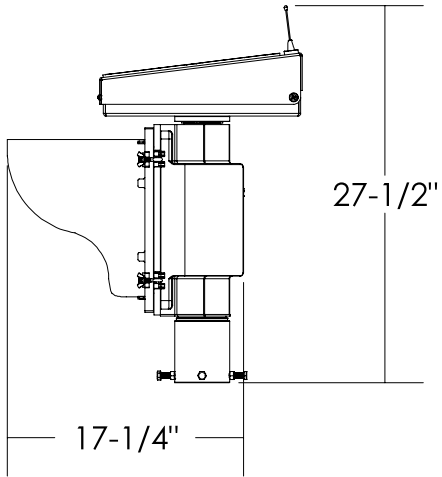

Dimensions are in Inches $\pm 1/16$ "

AB-1412-40W FLAT ANGLE SPEC

SIDE VIEW

FRONT VIEW

ISO VIEW

TOP VIEW