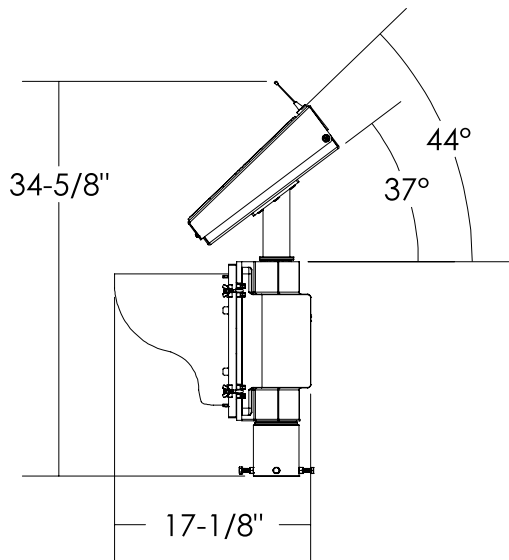

Dimensions are in Inches  $\pm 1/16$ "

AB-1412-40W STANDARD ANGLE SPEC

SIDE VIEW

FRONT VIEW

ISO VIEW

TOP VIEW