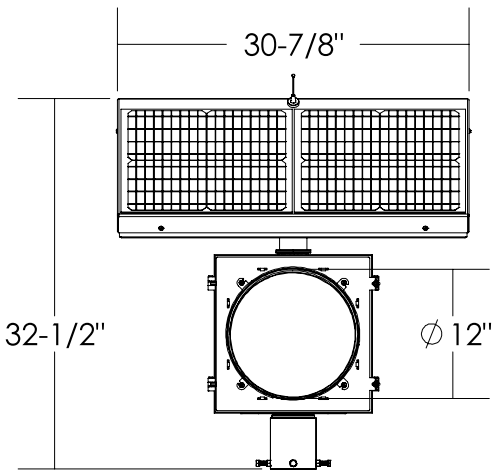

Dimensions are in Inches  $\pm 1/16$ "

AB-1412-40W STANDARD ANGLE SPEC

SIDE VIEW

FRONT VIEW

ISO VIEW

TOP VIEW