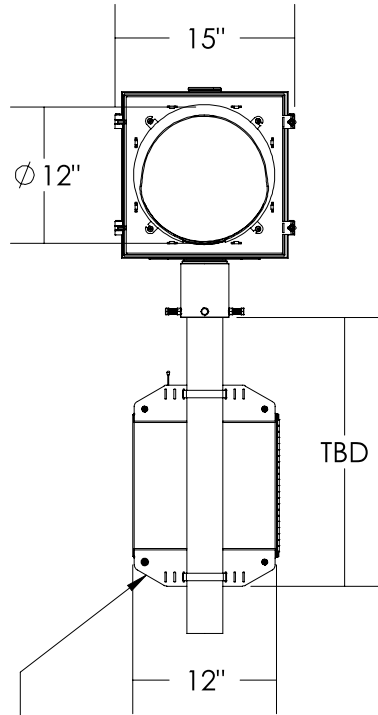

ISO VIEW

FRONT VIEW

MOUNTING HARDWARE
SHOWN FOR REF. ONLY

SIDE VIEW

$\phi 3.0$ POLE SHOWN FOR
REFERENCE ONLY