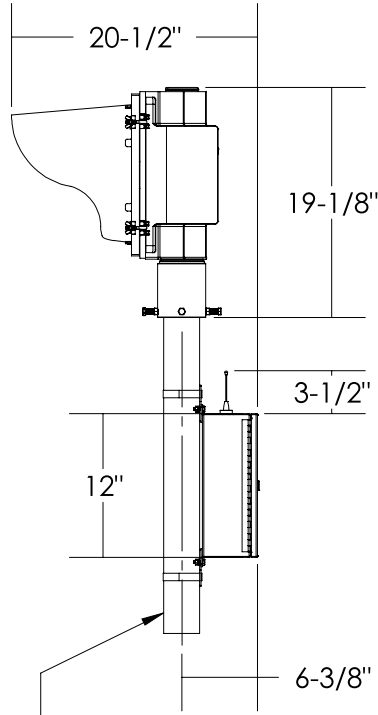

ISO VIEW

FRONT VIEW

MOUNTING HARDWARE
SHOWN FOR REF. ONLY

SIDE VIEW

$\phi 3.0$ POLE SHOWN FOR
REFERENCE ONLY