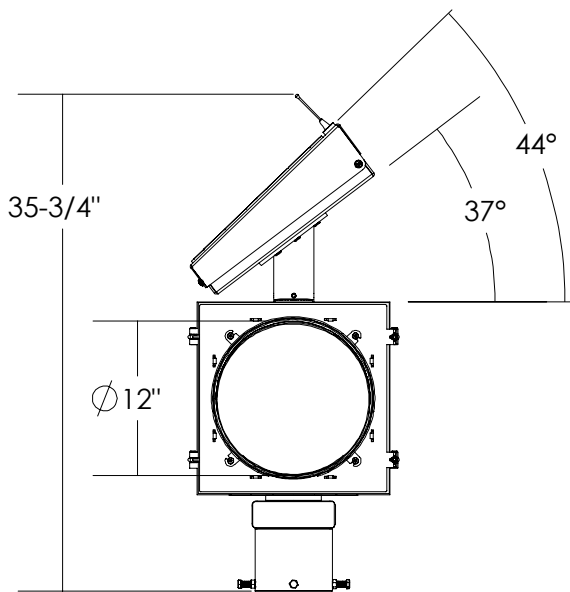

Dimensions are in Inches $\pm 1/16$ "

AB-2412-20W STANDARD MOUNT SPEC

SIDE VIEW

FRONT VIEW

ISO VIEW

TOP VIEW