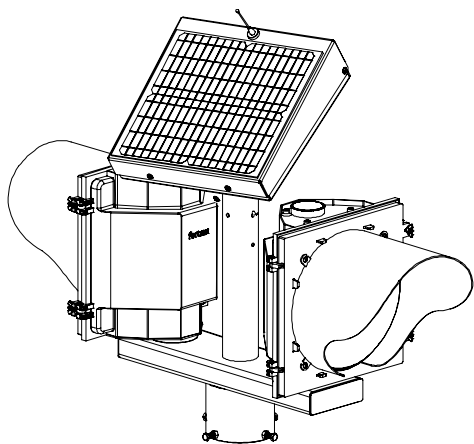

Dimensions are in Inches $\pm 1/16$ "

AB-2412-20W STANDARD MOUNT SPEC

SIDE VIEW

FRONT VIEW

ISO VIEW

TOP VIEW