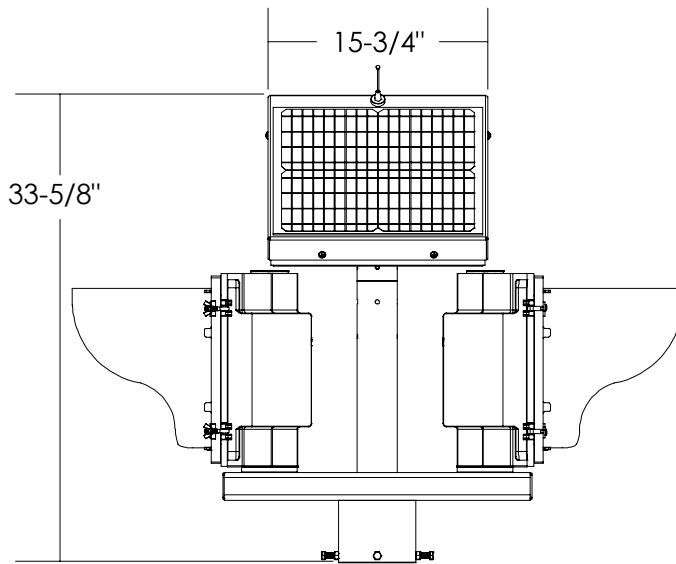

Dimensions are in Inches $\pm 1/16$ "

AB-2412-20W STANDARD MOUNT SPEC

SIDE VIEW

FRONT VIEW

ISO VIEW

TOP VIEW